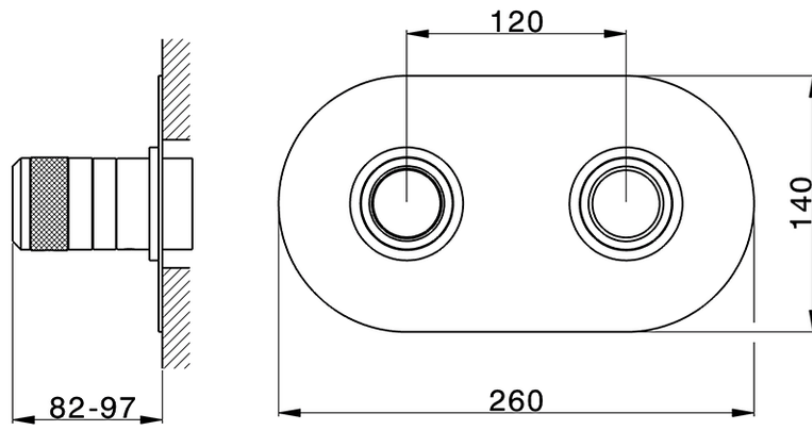

## Exposed part for con.thermo.shower mixer, 2-outlet CHRONOS\_CR019140

CR019140

<https://en.huberitalia.com/exposed-part-for-con-thermo-shower-mixer-2-outlet-chronos-cr019140>

ZB019140

<https://en.huberitalia.com/concealed-thermostatic-shower-mixer-2-outlet-concealed-zb019140>