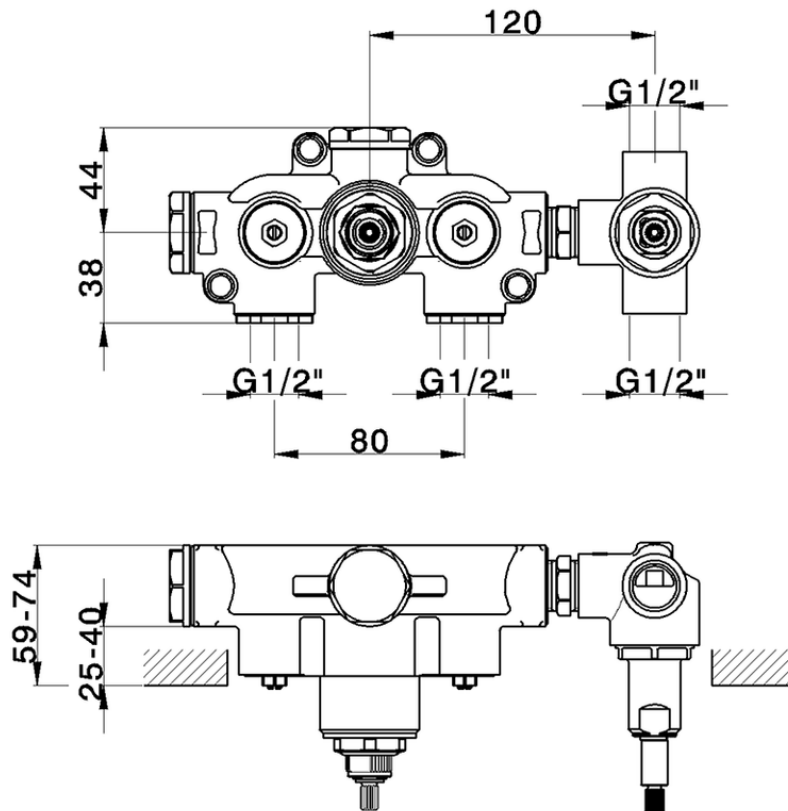

## Exposed part for con.thermo.shower mixer, 2-outlet CHRONOS\_CR019140

CR019140

<https://en.huberitalia.com/exposed-part-for-con-thermo-shower-mixer-2-outlet-chronos-cr019140>

ZB019140

<https://en.huberitalia.com/concealed-thermostatic-shower-mixer-2-outlet-concealed-zb019140>