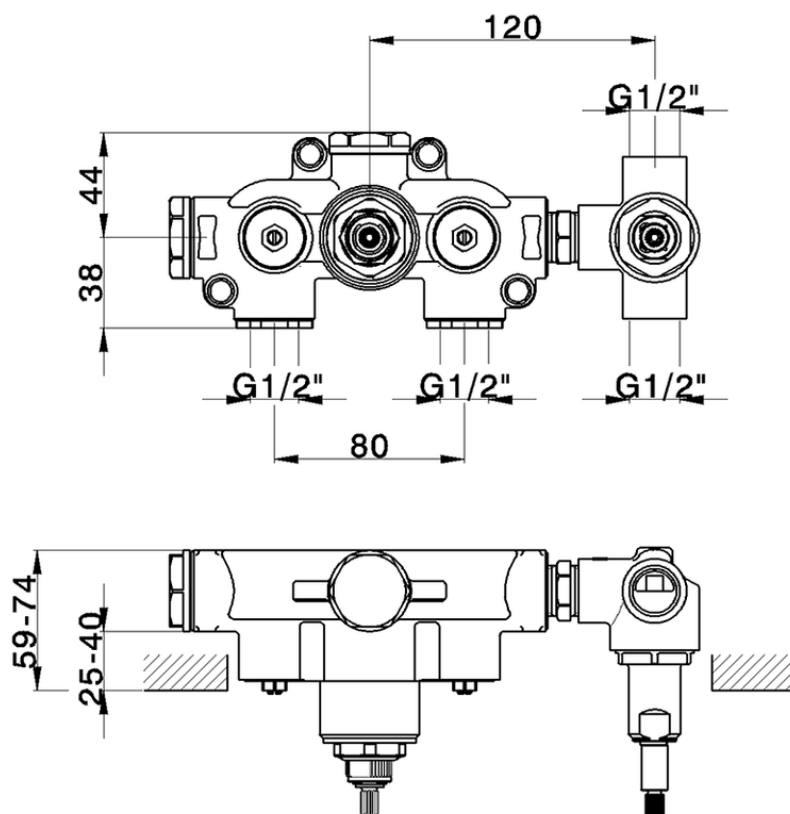

## Exposed part for con.thermo.shower mixer, 2-outlet CHRONOS\_CR019140

CR019140

<https://en.huberitalia.com/exposed-part-for-con-thermo-shower-mixer-2-outlet-chronos-cr019140>

ZB019140

<https://en.huberitalia.com/concealed-thermostatic-shower-mixer-2-outlet-concealed-zb019140>