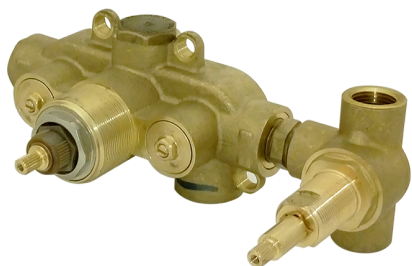

Exposed part for con.thermo.shower mixer, 2-outlet CHRONOS_CR019140

MODEL **CR019140**

Exposed part for con.thermo.shower mixer, 2-outlet, with 2-outlet deviasstop, without concealed part, for item ZB019140

AVAILABLE FINISHINGS

-  **21** 21 Chrome
-  **2F** 2F Brushed Nickel
-  **2Q** 2Q Black Titanium

CHARACTERISTICS

Installation **Concealed**
 Required concealed parts **ZB019140**

Thermostatic

The Huber thermostatic is your personal water manager, helping you to handle, control and save water and energy.

Concealed thermostatic shower mixer, 2-outlet CONCEALED_ZB019140

MODEL **ZB019140**

Concealed thermostatic shower mixer,
2-outlet, without trim kit

AVAILABLE FINISHINGS

04 04 Without finishing

CHARACTERISTICS

Installation **Concealed**

Cartridge Spare Parts **24.04A.PP**

8x20 Plus P Thermostatic Valve

Concealed **1**

Thermostatic

The Huber thermostatic is your personal water manager, helping you to handle, control and save water and energy.