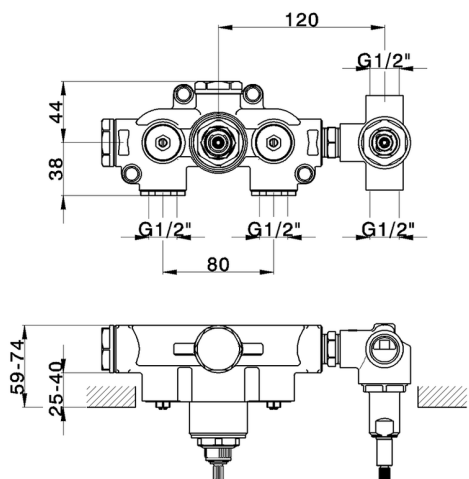

Exposed part for con.thermo.shower mixer, 2-outlet CHRONOS_CR019140

MODEL **CR019140**

Exposed part for con.thermo.shower mixer, 2-outlet, with 2-outlet deviasstop, without concealed part, for item ZB019140

Concealed thermostatic shower mixer, 2-outlet CONCEALED_ZB019140

MODEL **ZB019140**

Concealed thermostatic shower mixer,
2-outlet, without trim kit

AVAILABLE FINISHINGS

04 04 Without finishing

CHARACTERISTICS

Installation **Concealed**

Cartridge Spare Parts **24.04A.PP**

8x20 Plus P Thermostatic Valve

Concealed **1**

Thermostatic

The Huber thermostatic is your personal water manager, helping you to handle, control and save water and energy.