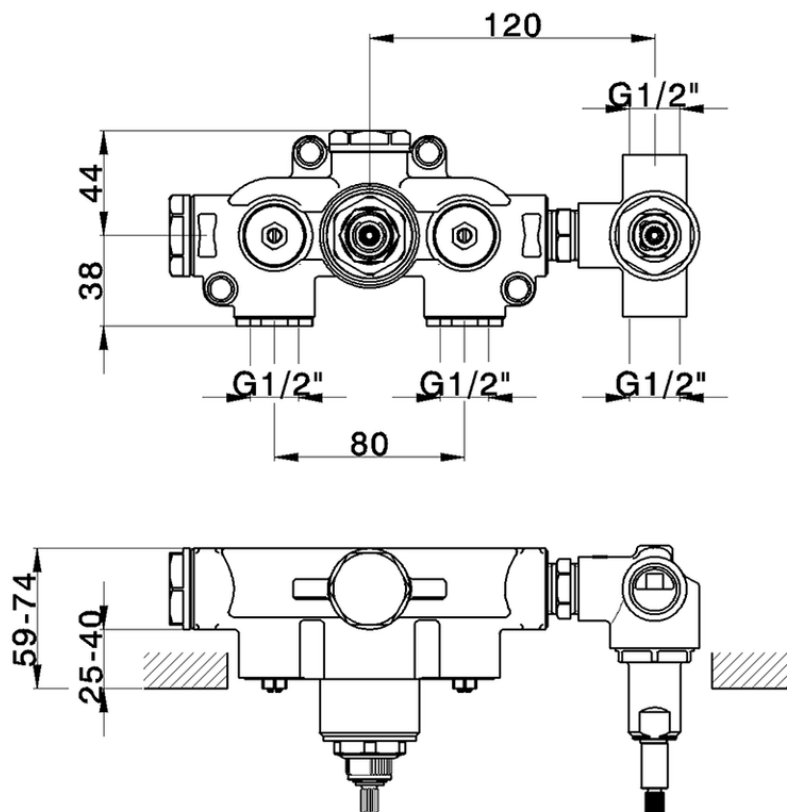

Exposed part for con.thermo.shower mixer, 2-outlet CHRONOS_CR019140

CR019140

<https://en.huberitalia.com/exposed-part-for-con-thermo-shower-mixer-2-outlet-chronos-cr019140>

ZB019140

<https://en.huberitalia.com/concealed-thermostatic-shower-mixer-2-outlet-concealed-zb019140>