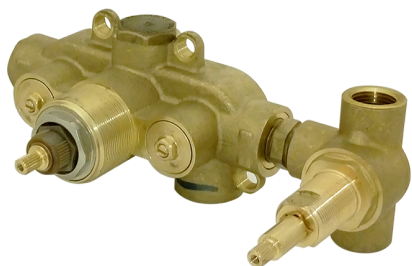

## Exposed part for con.thermo.shower mixer, 2-outlet CHRONOS\_CR019140

MODEL **CR019140**

Exposed part for con.thermo.shower mixer, 2-outlet, with 2-outlet deviator stop, without concealed part, for item ZB019140

### CHARACTERISTICS

Installation **Concealed**  
 Required concealed parts **ZB019140**

### Thermostatic

The Huber thermostatic is your personal water manager, helping you to handle, control and save water and energy.

**Concealed thermostatic shower mixer, 2-outlet CONCEALED\_ZB019140**

MODEL **ZB019140**

Concealed thermostatic shower mixer,  
2-outlet, without trim kit

AVAILABLE FINISHINGS

**04** 04 Without finishing

CHARACTERISTICS

Installation **Concealed**

Cartridge Spare Parts **24.04A.PP**

**8x20 Plus P Thermostatic Valve**