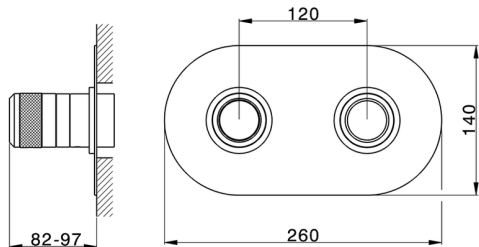

CHARACTERISTICS

Installation **Concealed**
Required concealed parts **ZB019140**

Thermostatic

The Huber thermostatic is your personal water manager, helping you to handle, control and save water and energy.