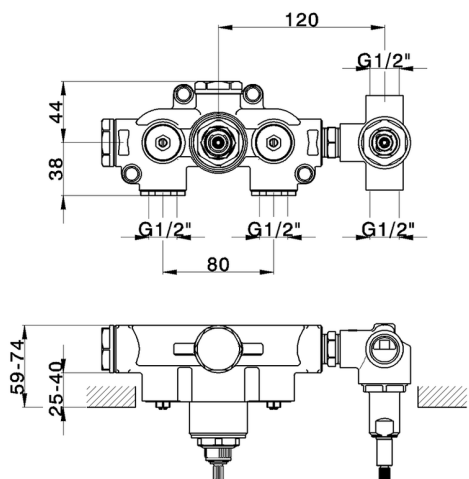

Thermostatic

The Huber thermostatic is your personal water manager, helping you to handle, control and save water and energy.

2026-06-28