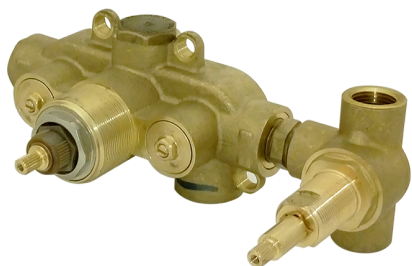

## Exposed part for con.thermo.shower mixer, 2-outlet CHRONOS\_CR019140

MODEL **CR019140**

Exposed part for con.thermo.shower mixer, 2-outlet,with 2-outlet deviastop,without concealed part,for item ZB019140

### CHARACTERISTICS

Installation **Concealed**  
 Required concealed parts **ZB019140**

### Thermostatic

The Huber thermostatic is your personal water manager, helping you to handle, control and save water and energy.

**Concealed thermostatic shower mixer, 2-outlet CONCEALED\_ZB019140**

MODEL **ZB019140**

Concealed thermostatic shower mixer,  
2-outlet, without trim kit

AVAILABLE FINISHINGS

**04** 04 Without finishing

CHARACTERISTICS

Installation **Concealed**

Cartridge Spare Parts **24.04A.PP**

**8x20 Plus P Thermostatic Valve**