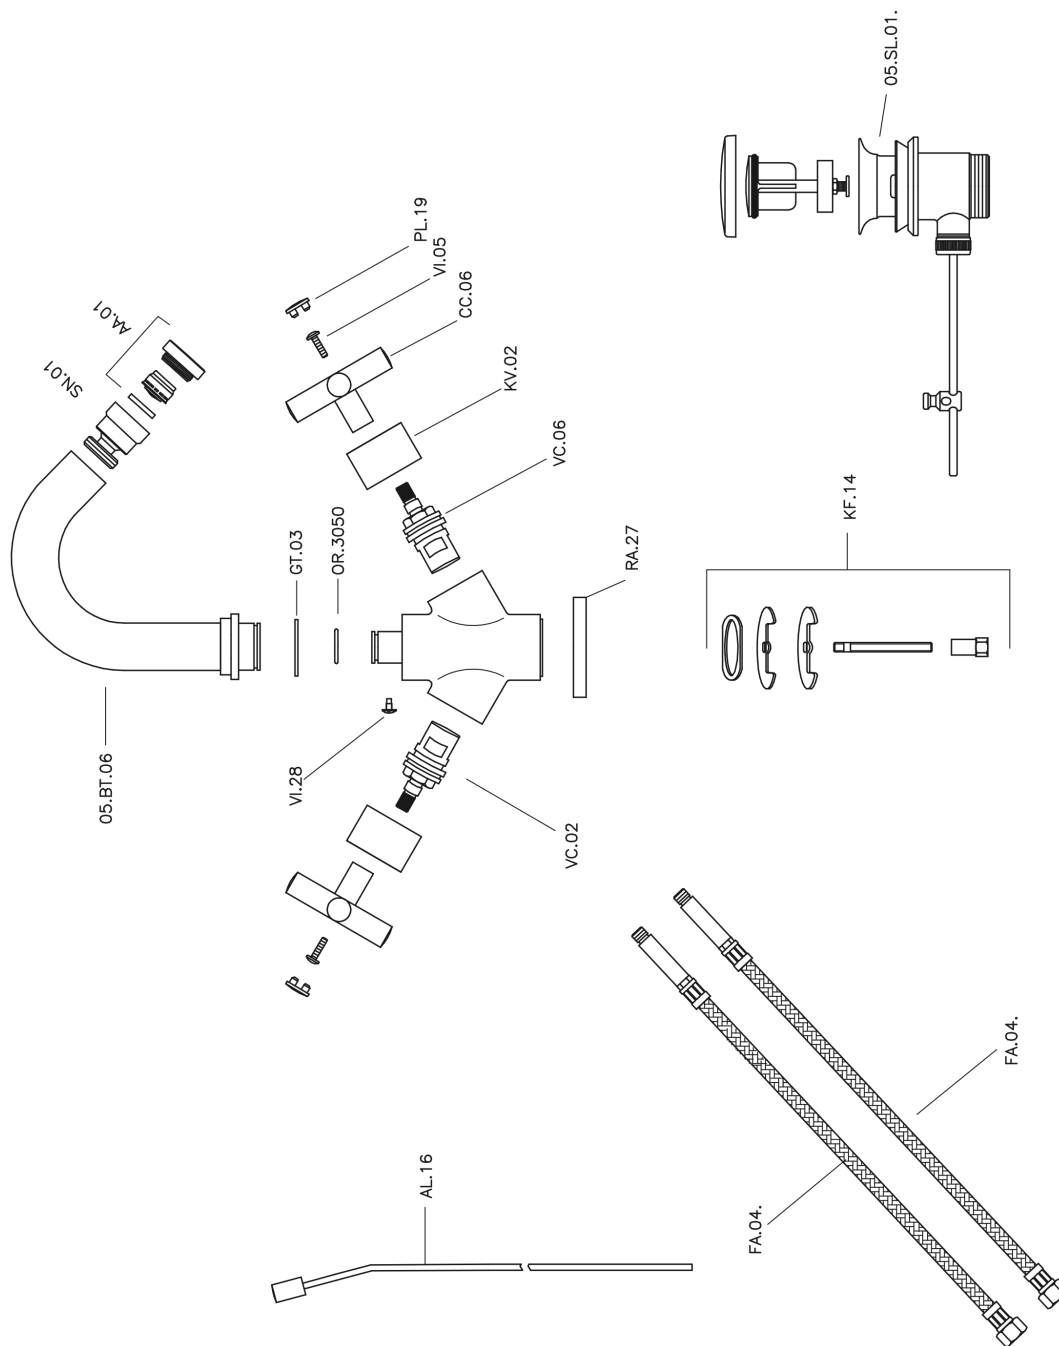

Bidet mixer SUITE_SU000550

MODEL **SU000550**

Bidet mixer, with 1"1/4 automatic pop up waste, G.3/8" stainless steel flexible hoses

AVAILABLE FINISHINGS

-  **21** 21 Chrome
-  **40** 40 Matt Black
-  **2F** 2F Brushed Nickel
-  **2W** 2W Brushed Gold

CHARACTERISTICS

Bidet mixer SUITE_SU000550

SU000550

<https://en.huberitalia.com/bidet-mixer-suite-su000550>

2024-12-18