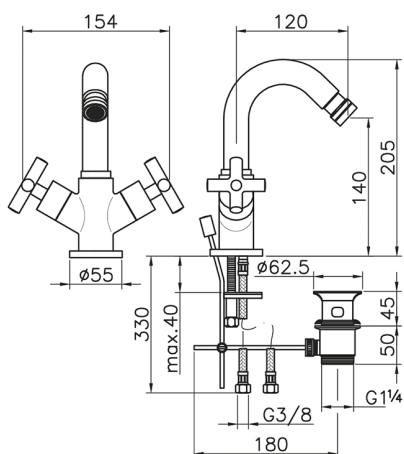

Bidet mixer SUITE_SU000550

MODEL **SU000550**

Bidet mixer, with 1"1/4 automatic pop up waste, G.3/8" stainless steel flexible hoses

AVAILABLE FINISHINGS

-  **21** 21 Chrome
-  **40** 40 Matt Black
-  **2F** 2F Brushed Nickel
-  **2W** 2W Brushed Gold

CHARACTERISTICS

Bidet mixer SUITE_SU000550

SU000550

<https://en.huberitalia.com/bidet-mixer-suite-su000550>

2024-12-18