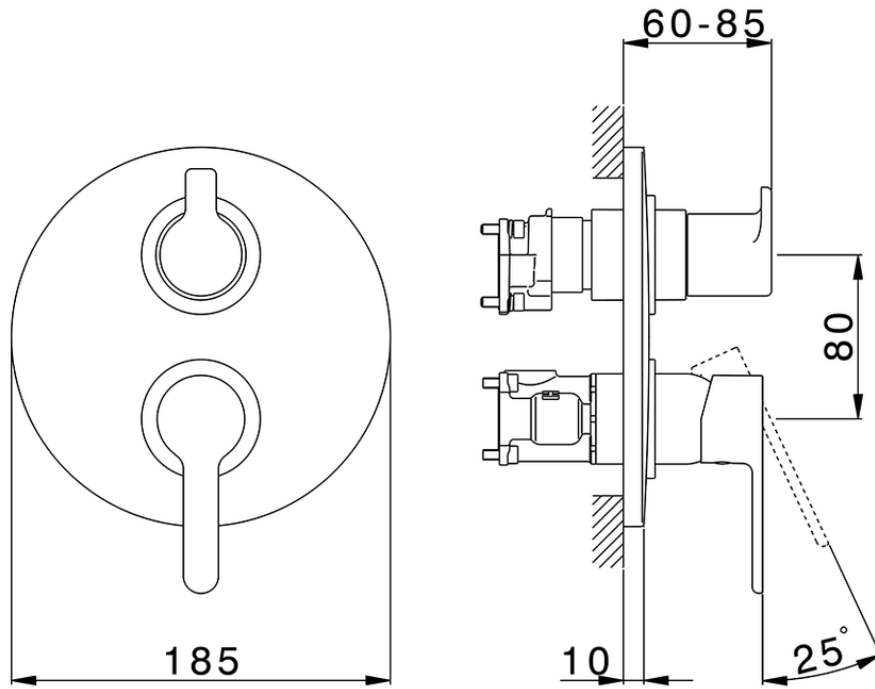

Exposed part for Single Lever One Box Valve H2_H20BM030

H20BM030

<https://en.huberitalia.com/exposed-part-for-single-lever-one-box-valve-h2-h20bm030>

ZB00B031

<https://en.huberitalia.com/one-box-universal-concealed-part-one-box-zb00b031>

ZB00B030

<https://en.huberitalia.com/one-box-universal-concealed-part-one-box-zb00b030>

2024-11-15