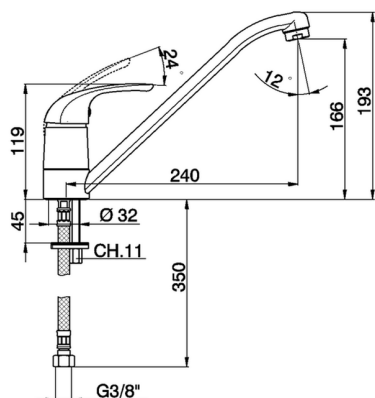

Single lever sink mixer KITCHEN_NM000580

MODEL **NM000580**

Single lever sink mixer, swivel spout, G.3/8" stainless steel flexible hoses

AVAILABLE FINISHINGS

21 21 Chrome

CHARACTERISTICS

Cartridge Spare Parts **ZZ94035000**

35 mm Cartridge

Single lever sink mixer KITCHEN_NM000580

NM000580

<https://en.huberitalia.com/single-lever-sink-mixer-kitchen-nm000580>

2026-06-24