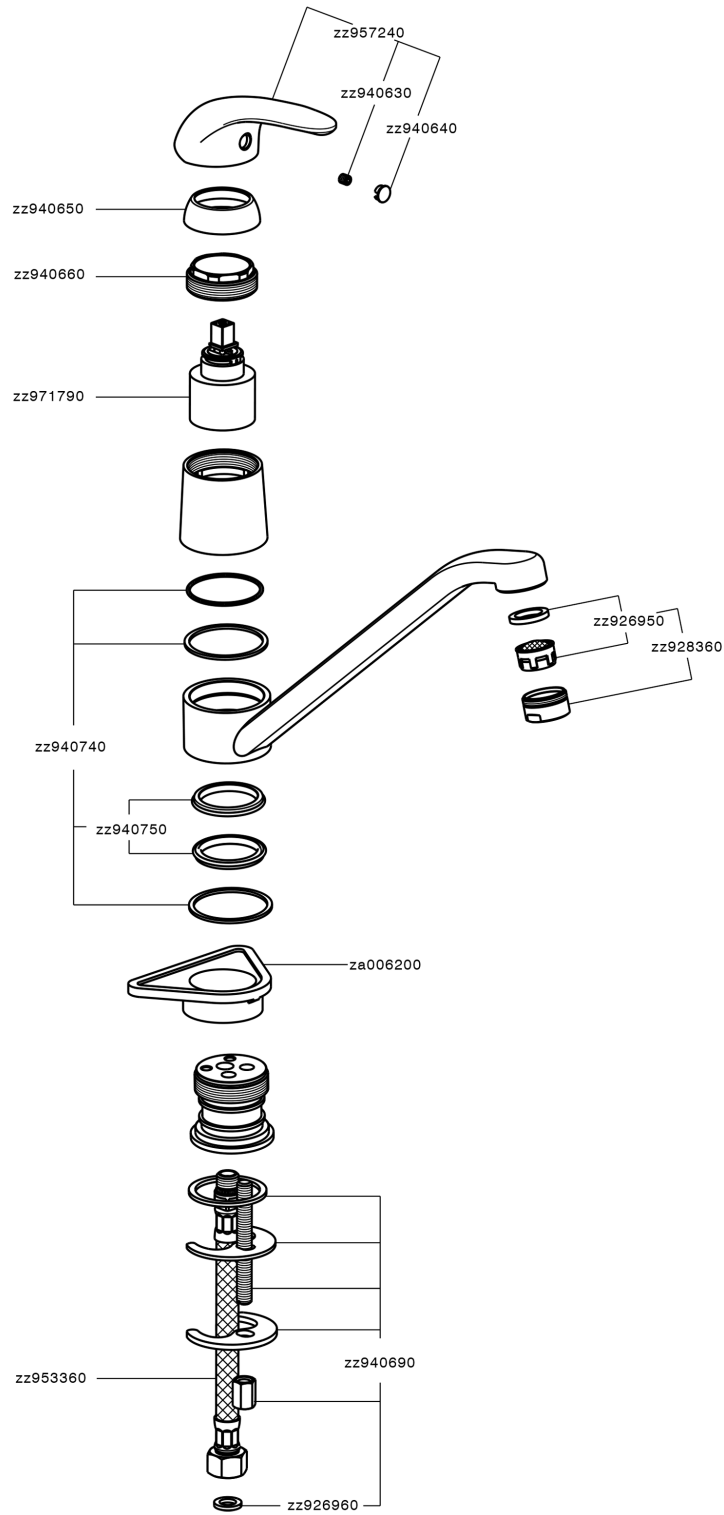

Single lever sink mixer KITCHEN_NM000580

MODEL **NM000580**

Single lever sink mixer, swivel spout, G.3/8" stainless steel flexible hoses

AVAILABLE FINISHINGS

21 21 Chrome

CHARACTERISTICS

Cartridge Spare Parts **ZZ94035000**

35 mm Cartridge

Single lever sink mixer KITCHEN_NM000580

NM000580

<https://en.huberitalia.com/single-lever-sink-mixer-kitchen-nm000580>

2026-06-24