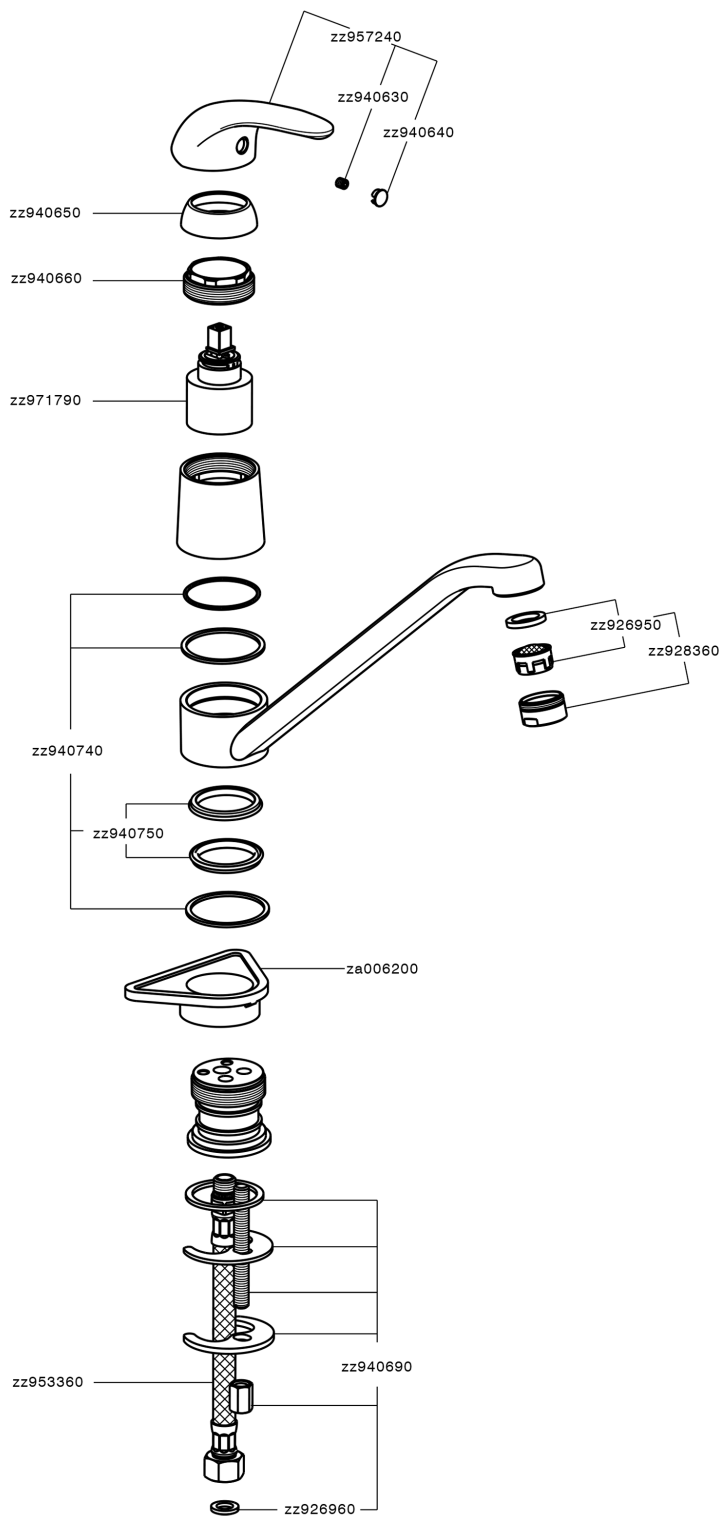

## Single lever sink mixer KITCHEN\_NM000580

MODEL **NM000580**

Single lever sink mixer, swivel spout, G.3/8" stainless steel flexible hoses

AVAILABLE FINISHINGS

**21** 21 Chrome

CHARACTERISTICS

Cartridge Spare Parts **ZZ94035000**

**35 mm Cartridge**

## Single lever sink mixer KITCHEN\_NM000580

NM000580

<https://en.huberitalia.com/single-lever-sink-mixer-kitchen-nm000580>

2026-04-06