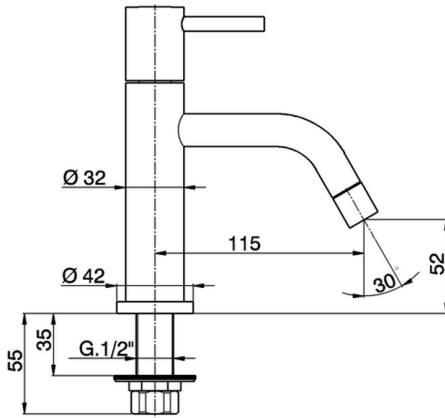

Pillar tap TRATTO EVO_TV000900

MODEL **TV000900**

Pillar tap, without automatic pop up waste

AVAILABLE FINISHINGS

CHARACTERISTICS

2026-06-15