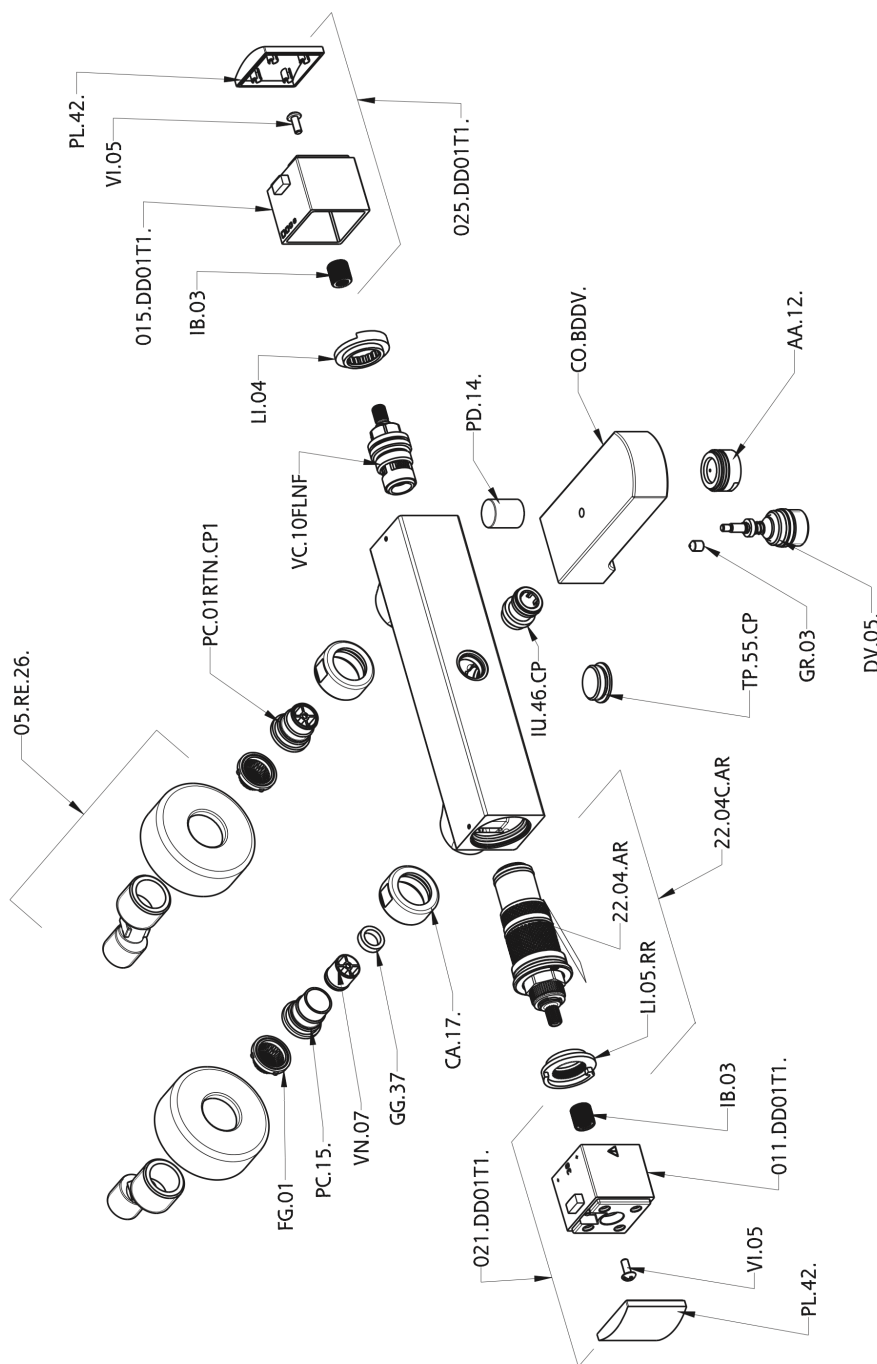

## Thermostatic bath mixer DADO\_DDT27010

MODEL **DDT27010**

Thermostatic bath mixer, without shower set, 1/2" M flexible connection

### CHARACTERISTICS

Cartridge Spare Parts **22.04A.AR - ZZ97279004**

**Argo 2 (long filter) Thermostatic Valve**

### SafeTouch

The Huber SafeTouch system maintains the mixer body cool to the touch during operation.

## Thermostatic bath mixer DADO\_DDT27010

DDT27010

<https://en.huberitalia.com/thermostatic-bath-mixer-dado-ddt27010>

2024-12-04