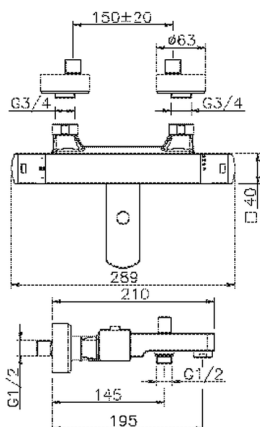

## Thermostatic bath mixer DADO\_DDT27010

MODEL **DDT27010**

Thermostatic bath mixer, without shower set, 1/2" M flexible connection

### CHARACTERISTICS

Cartridge Spare Parts **22.04A.AR - ZZ97279004**

**Argo 2 (long filter) Thermostatic Valve**