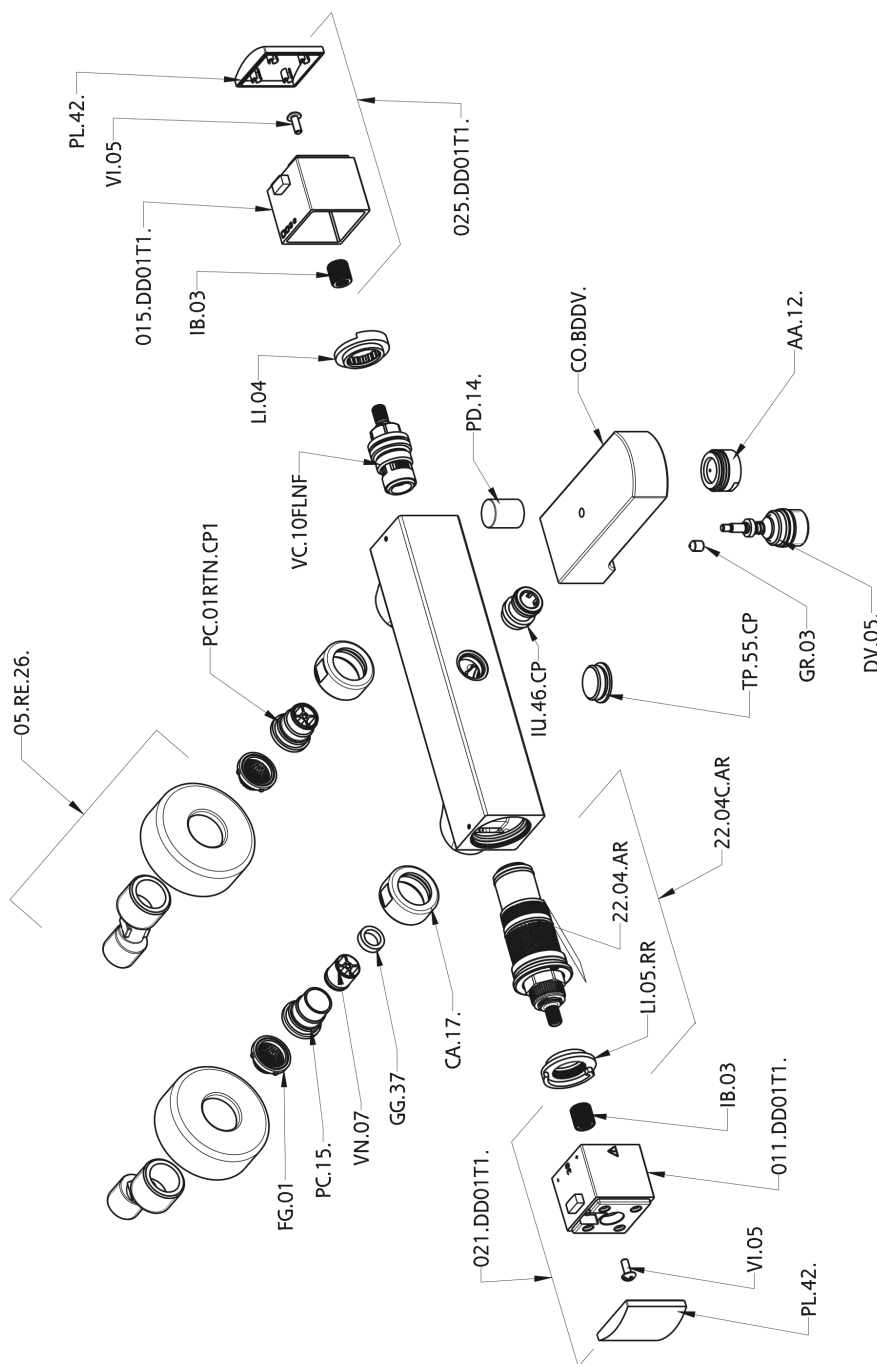

Thermostatic bath mixer DADO_DDT27010

MODEL **DDT27010**

Thermostatic bath mixer, without shower set, 1/2" M flexible connection

AVAILABLE FINISHINGS

-  **21** 21 Chrome
-  **2B** 2B Polished Nickel
-  **2F** 2F Brushed Nickel
-  **40** 40 Matt Black
-  **4Q** 4Q Matt White

CHARACTERISTICS

Cartridge Spare Parts **22.04A.AR - ZZ97279004**

Argo 2 (long filter) Thermostatic Valve

SafeTouch

The Huber SafeTouch system maintains the mixer body cool to the touch during operation.

Thermostatic

The Huber thermostatic is your personal water manager, helping you to handle, control and save water and energy.

Thermostatic bath mixer DADO_DDT27010

DDT27010

<https://en.huberitalia.com/thermostatic-bath-mixer-dado-ddt27010>