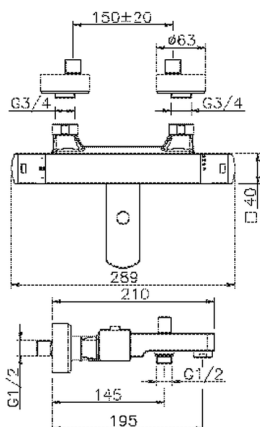

Thermostatic bath mixer DADO_DDT27010

MODEL **DDT27010**

Thermostatic bath mixer, without shower set, 1/2" M flexible connection

AVAILABLE FINISHINGS

-  **21** 21 Chrome
-  **2B** 2B Polished Nickel
-  **2F** 2F Brushed Nickel
-  **40** 40 Matt Black
-  **4Q** 4Q Matt White

CHARACTERISTICS

Cartridge Spare Parts **22.04A.AR - ZZ97279004**

Argo 2 (long filter) Thermostatic Valve

SafeTouch

The Huber SafeTouch system maintains the mixer body cool to the touch during operation.

Thermostatic