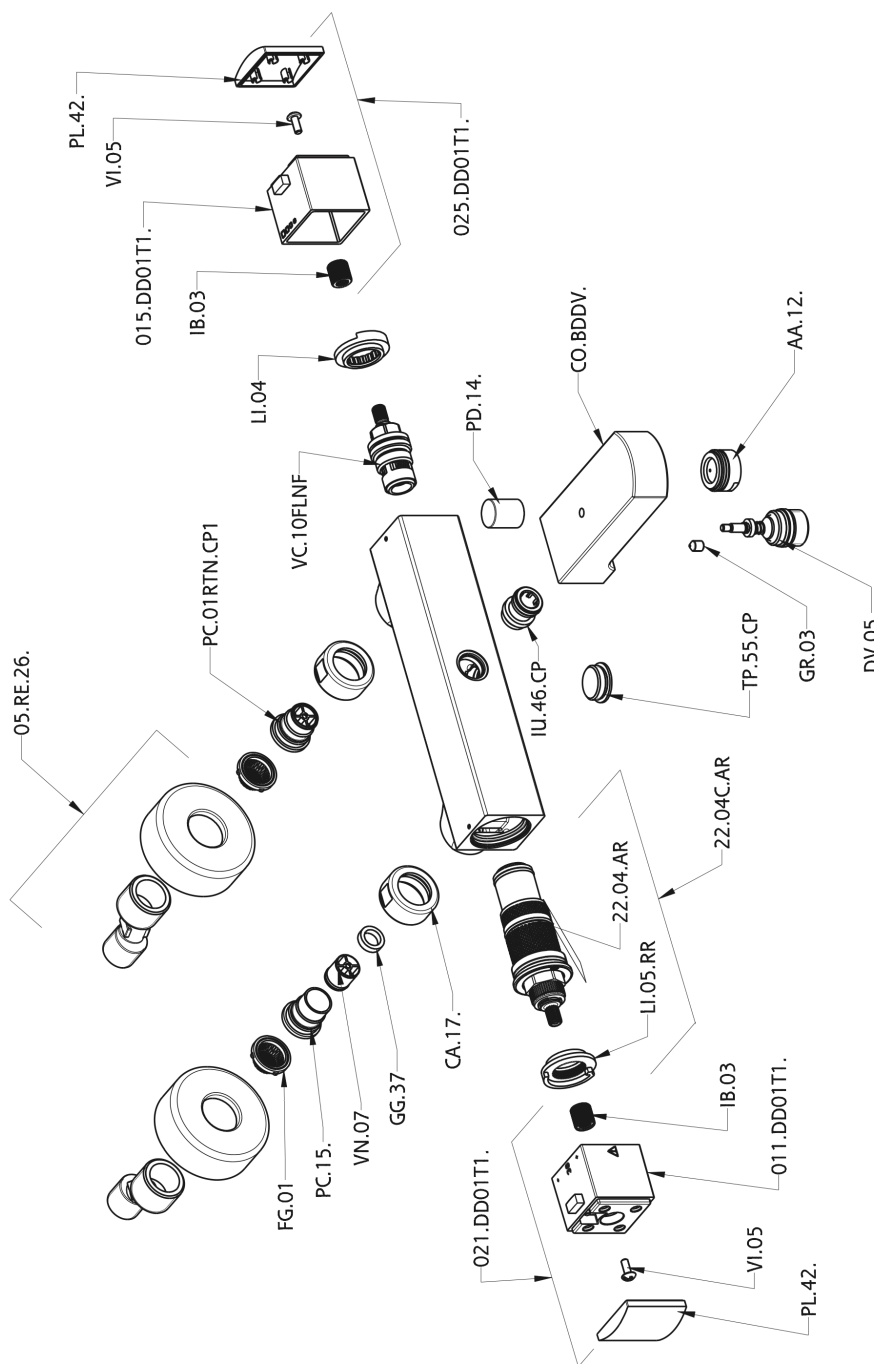

Thermostatic bath mixer DADO_DDT27010

MODEL **DDT27010**

Thermostatic bath mixer, without shower set, 1/2" M flexible connection

AVAILABLE FINISHINGS

-  **21** 21 Chrome
-  **2B** 2B Polished Nickel
-  **2F** 2F Brushed Nickel
-  **40** 40 Matt Black
-  **4Q** 4Q Matt White

CHARACTERISTICS

Cartridge Spare Parts **22.04A.AR - ZZ97279004**

Argo 2 (long filter) Thermostatic Valve

SafeTouch

The Huber SafeTouch system maintains the mixer body cool to the touch during operation.

Thermostatic

The Huber thermostatic is your personal water manager, helping you to handle, control and save water and energy.

Thermostatic bath mixer DADO_DDT27010

DDT27010

<https://en.huberitalia.com/thermostatic-bath-mixer-dado-ddt27010>