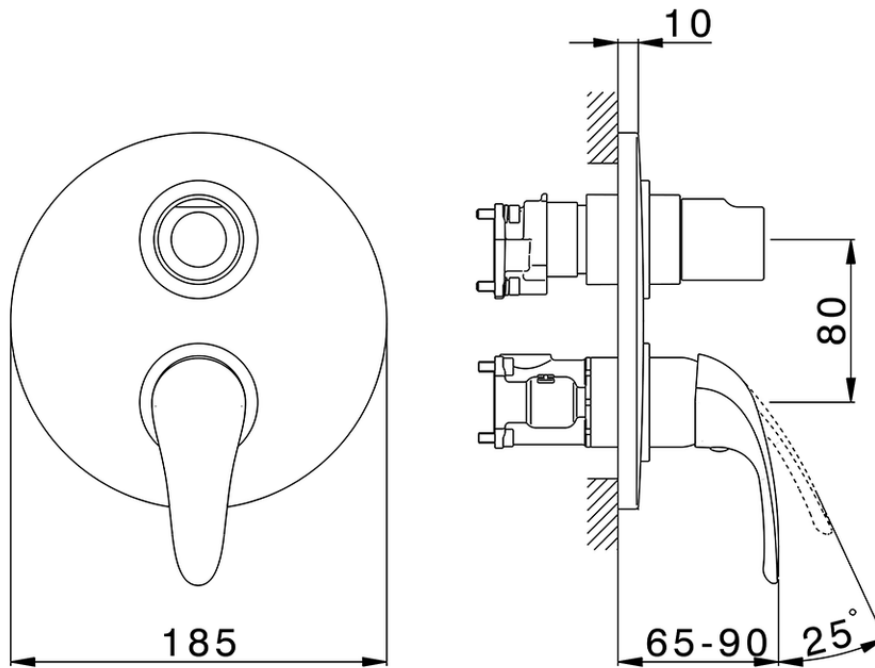

## Exposed part for Single Lever One Box Valve NORMA\_NM0BM030

NM0BM030

<https://en.huberitalia.com/exposed-part-for-single-lever-one-box-valve-norma-nm0bm030>

ZB00B031

<https://en.huberitalia.com/one-box-universal-concealed-part-one-box-zb00b031>