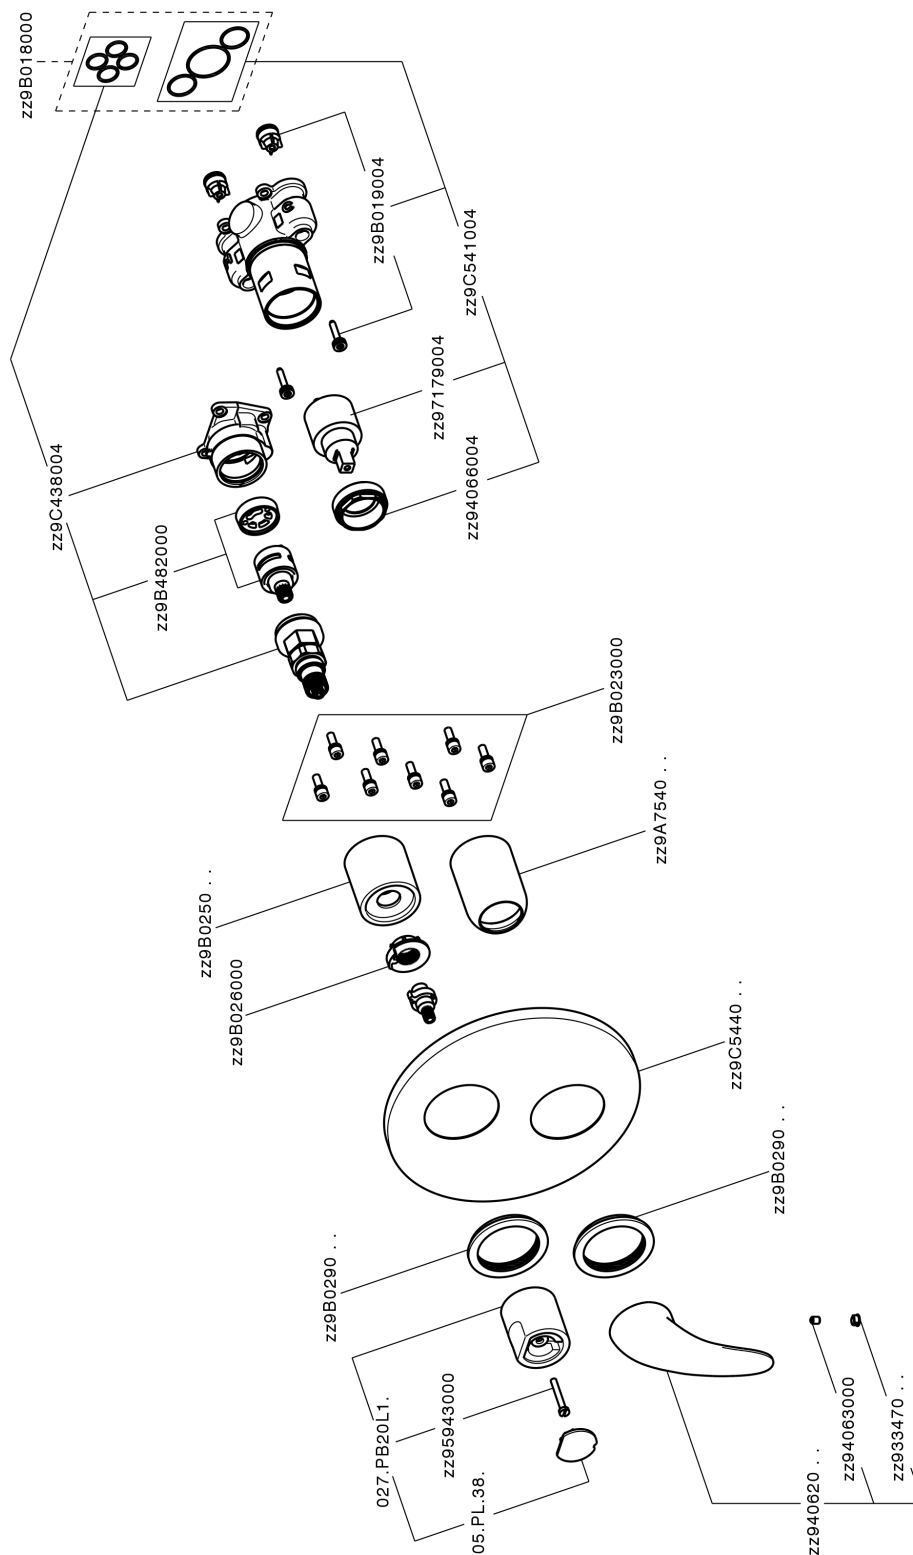

Exposed part for Single Lever One Box Valve NORMA_NM0BM030

NM0BM030

<https://en.huberitalia.com/exposed-part-for-single-lever-one-box-valve-norma-nm0bm030>

One Box Universal Concealed Part ONE BOX_ZB00B031

ZB00B031

<https://en.huberitalia.com/one-box-universal-concealed-part-one-box-zb00b031>

One Box Universal Concealed Part ONE BOX_ZB00B030

ZB00B030

<https://en.huberitalia.com/one-box-universal-concealed-part-one-box-zb00b030>