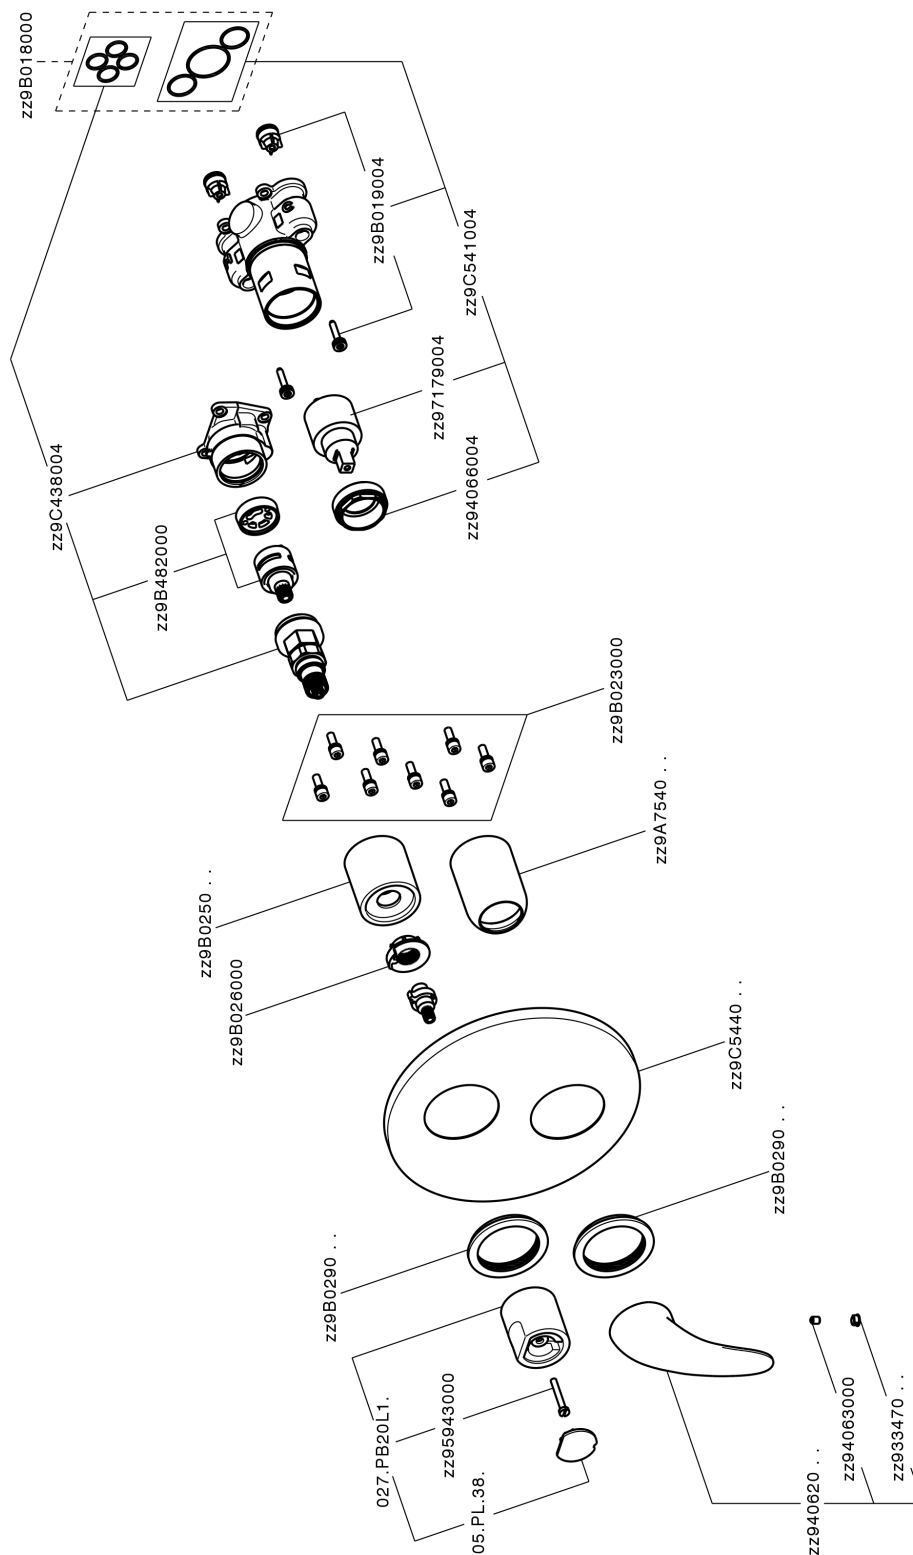

## Exposed part for Single Lever One Box Valve NORMA\_NM0BM030

NM0BM030

<https://en.huberitalia.com/exposed-part-for-single-lever-one-box-valve-norma-nm0bm030>

## One Box Universal Concealed Part ONE BOX\_ZB00B031

ZB00B031

<https://en.huberitalia.com/one-box-universal-concealed-part-one-box-zb00b031>