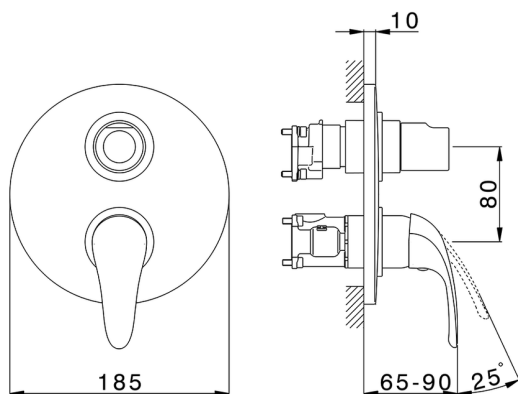

Exposed part for Single Lever One Box Valve NORMA_NM0BM030

MODEL **NM0BM030**

Exposed part for Single Lever One Box Valve, with 2-3 outlet diverter, Minimum depth of installation: 67 mm, without concealed part, for items ZB00B030-ZB00B031

AVAILABLE FINISHINGS

CHARACTERISTICS

Cartridge Spare Parts **ZZ97179000**

35 mm Cartridge

Installation **Concealed**

Required concealed parts **ZB00B031**

ZB00B030

Exposed part for Single Lever One Box Valve NORMA_NM0BM030

NM0BM030

<https://en.huberitalia.com/exposed-part-for-single-lever-one-box-valve-norma-nm0bm030>

One Box Universal Concealed Part ONE BOX_ZB00B031

MODEL **ZB00B031**

One Box Universal Concealed Part, for 1 or 2 or 3 outlet thermostatic or single lever, without trim kit, with noise reducers, with sealing gasket