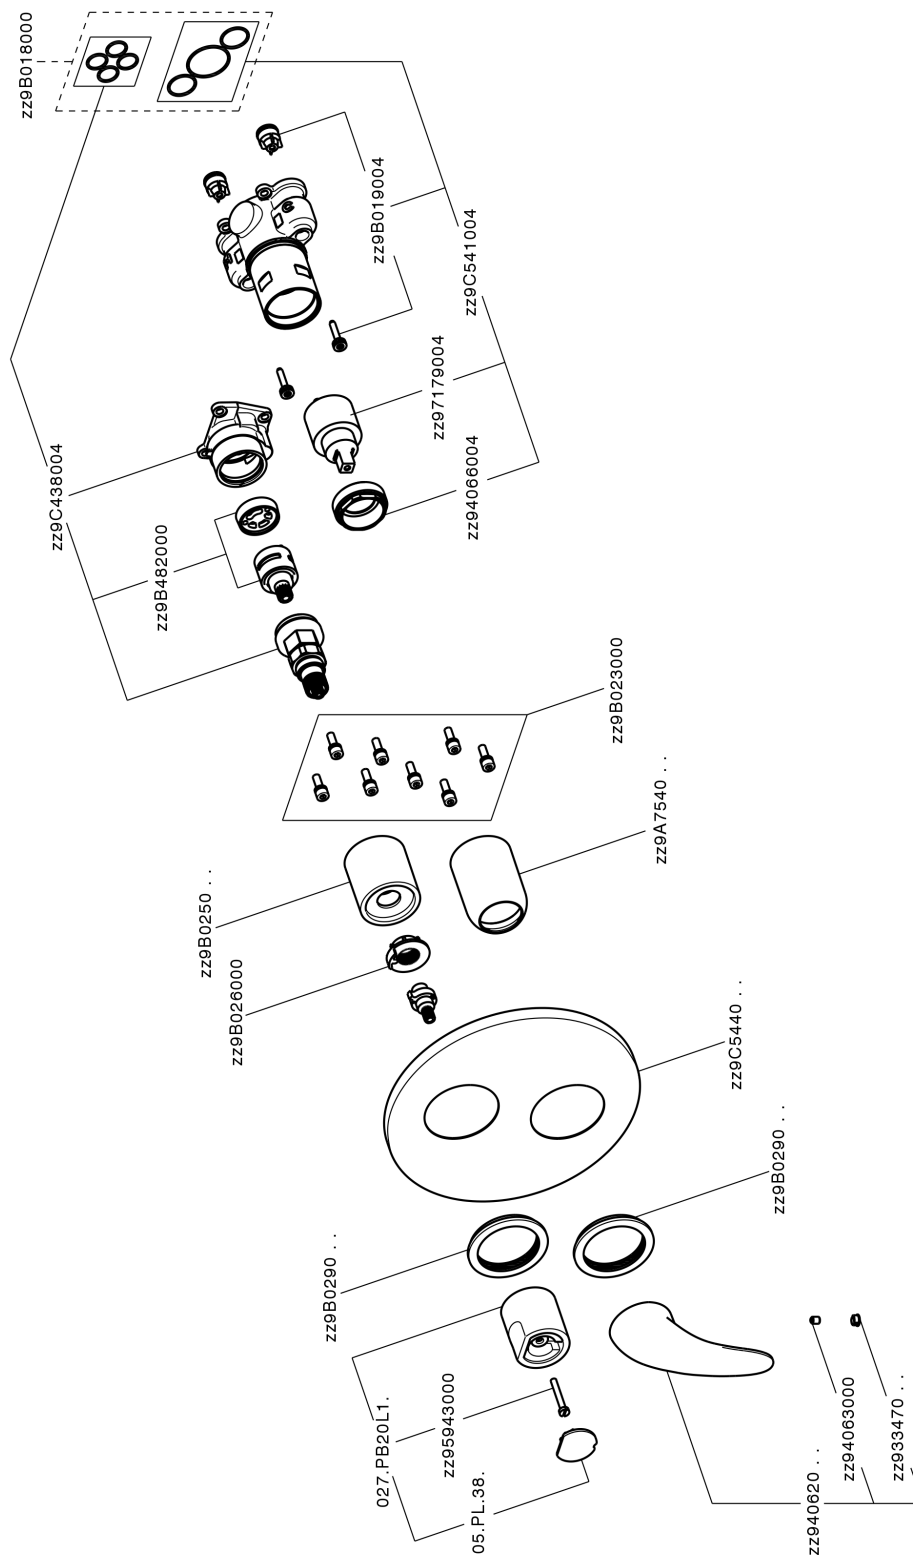

## Exposed part for Single Lever One Box Valve NORMA\_NM0BM030

MODEL **NM0BM030**

Exposed part for Single Lever One Box Valve, with 2-3 outlet diverter, Minimum depth of installation: 67 mm, without concealed part, for items ZB00B030-ZB00B031

AVAILABLE FINISHINGS

CHARACTERISTICS

Cartridge Spare Parts **ZZ97179000**

**35 mm Cartridge**

Installation **Concealed**

Required concealed parts **ZB00B031**

**ZB00B030**

## Exposed part for Single Lever One Box Valve NORMA\_NM0BM030

NM0BM030

<https://en.huberitalia.com/exposed-part-for-single-lever-one-box-valve-norma-nm0bm030>

## One Box Universal Concealed Part ONE BOX\_ZB00B031

MODEL **ZB00B031**

One Box Universal Concealed Part, for 1 or 2 or 3 outlet thermostatic or single lever, without trim kit, with noise reducers, with sealing gasket