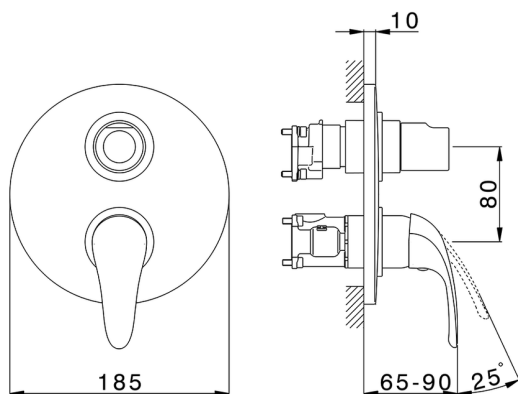

## Exposed part for Single Lever One Box Valve NORMA\_NM0BM030

MODEL **NM0BM030**

Exposed part for Single Lever One Box Valve, with 2-3 outlet diverter, Minimum depth of installation: 67 mm, without concealed part, for items ZB00B030-ZB00B031

AVAILABLE FINISHINGS

CHARACTERISTICS

Cartridge Spare Parts **ZZ97179000**

**35 mm Cartridge**

Installation **Concealed**

Required concealed parts **ZB00B031**

**ZB00B030**

## Exposed part for Single Lever One Box Valve NORMA\_NM0BM030

NM0BM030

<https://en.huberitalia.com/exposed-part-for-single-lever-one-box-valve-norma-nm0bm030>