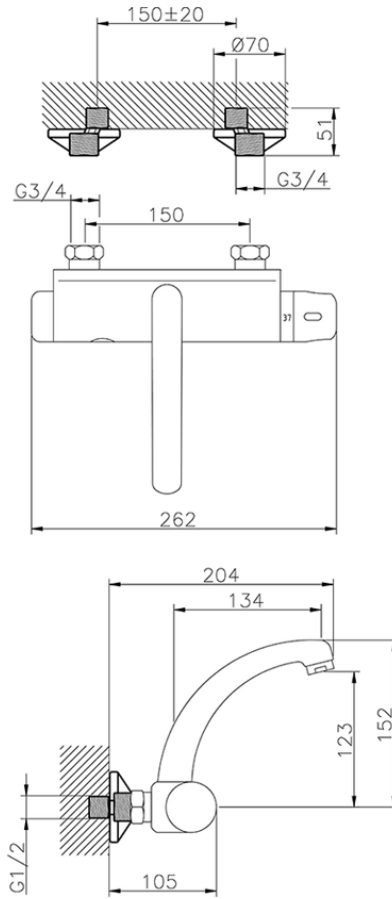

Thermo-electronic wall-mounted sink mixer COMMUNITY_401.23H.

401.23H.

<https://en.huberitalia.com/thermo-electronic-wall-mounted-sink-mixer-community-401-23h>

2026-04-08