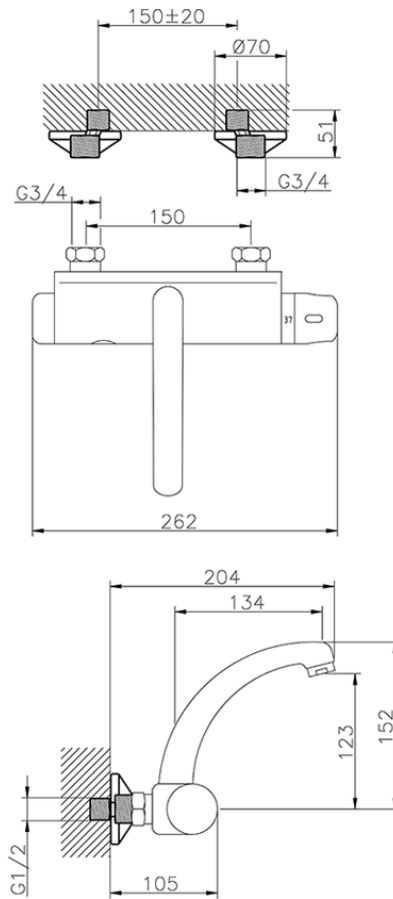

Thermo-electronic wall-mounted sink mixer COMMUNITY_401.23H.

401.23H.

<https://en.huberitalia.com/thermo-electronic-wall-mounted-sink-mixer-community-401-23h>

2026-05-26