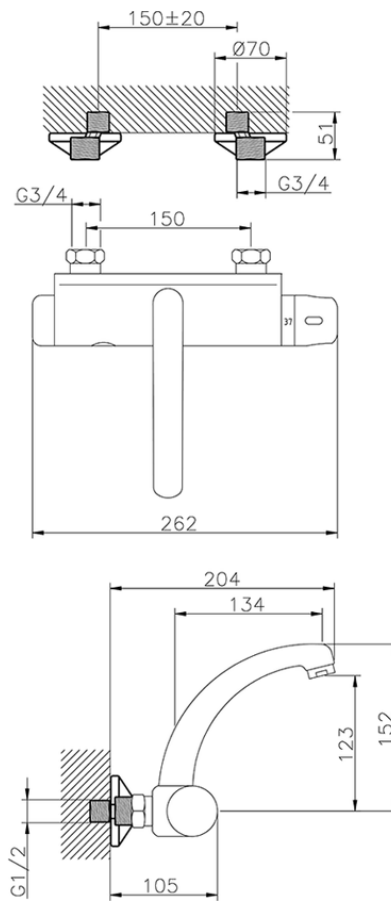

Thermo-electronic wall-mounted sink mixer COMMUNITY_401.23H.

401.23H.

<https://en.huberitalia.com/thermo-electronic-wall-mounted-sink-mixer-community-401-23h>

2026-06-26