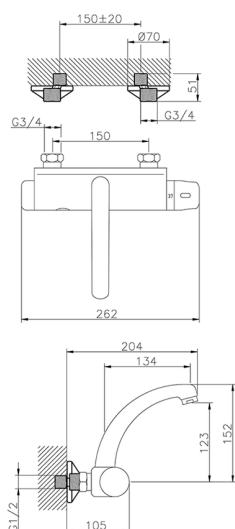

## Thermo-electronic wall-mounted sink mixer **COMMUNITY\_401.23H.**

MODEL **401.23H.**

Thermo-electronic wall-mounted sink mixer

AVAILABLE FINISHINGS

CHARACTERISTICS

Cartridge Spare Parts **24.02AB.PL**

**12x32 Plus Thermostatic Valve**