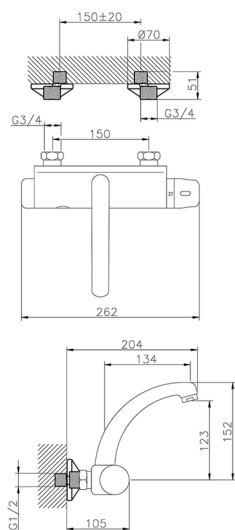

Thermo-electronic wall-mounted sink mixer COMMUNITY_401.23H.

MODEL **401.23H.**

Thermo-electronic wall-mounted sink mixer

AVAILABLE FINISHINGS

CHARACTERISTICS

Cartridge Spare Parts **24.02AB.PL**

12x32 Plus Thermostatic Valve