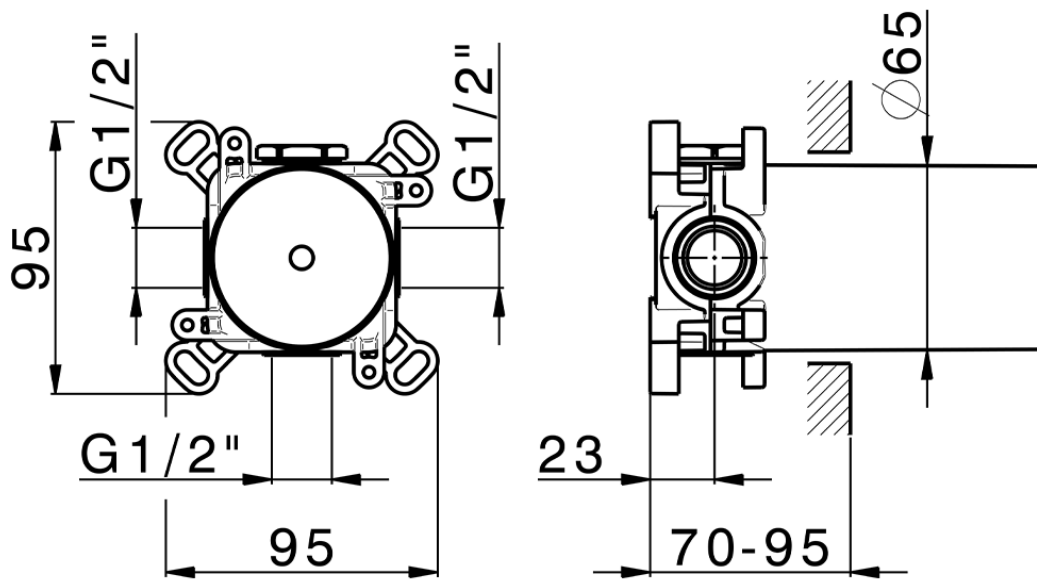

## Exposed part for individual Push&Shower PUSH&SHOWER\_PS0G6310

PS0G6310

<https://en.huberitalia.com/exposed-part-for-individual-pushshower-pushshower-ps0g6310>

ZB0G6000

<https://en.huberitalia.com/parte-empotrada-pushshower-pushshower-zb0g6000>