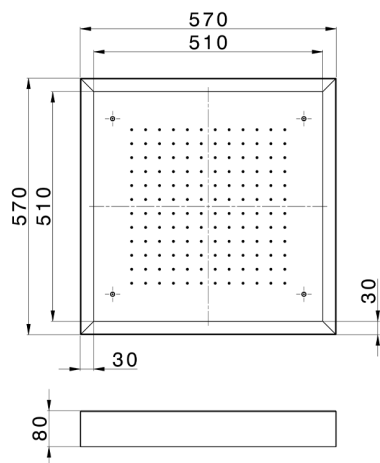

570x570 mm Chromotherapy Ceiling showerhead ZEN_ZS1C0135

MODEL **ZS1C0135**

570x570 mm Chromotherapy Ceiling showerhead, with white cover, rain, chromotherapy functions, built-in control included, Stainless Steel AISI 304

AVAILABLE FINISHINGS

- **40** 40 Matt Black
- **4Q** 4Q Matt White
- **D1** D1 Brushed Inox
- **D2** D2 Polished Inox

CHARACTERISTICS

2024-11-15