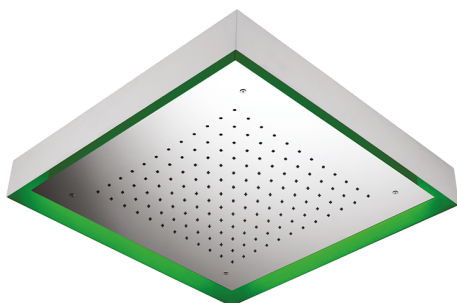

570x570 mm Chromotherapy Ceiling showerhead ZEN_ZS1C0135

MODEL **ZS1C0135**

570x570 mm Chromotherapy Ceiling showerhead, with white cover, rain, chromotherapy functions, built-in control included, Stainless Steel AISI 304

AVAILABLE FINISHINGS

- **40** 40 Matt Black
- **4Q** 4Q Matt White
- **D1** D1 Brushed Inox
- **D2** D2 Polished Inox

CHARACTERISTICS

2024-11-15