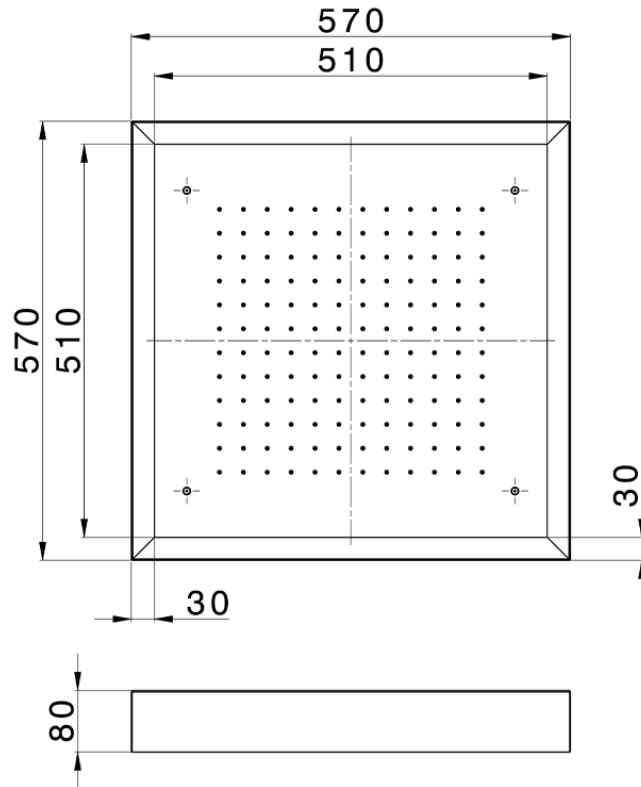

## 570x570 mm Chromotherapy Ceiling showerhead ZEN\_ZS1C0135

ZS1C0135

<https://en.huberitalia.com/570x570-mm-chromotherapy-ceiling-showerhead-zen-zs1c0135>

2024-11-15