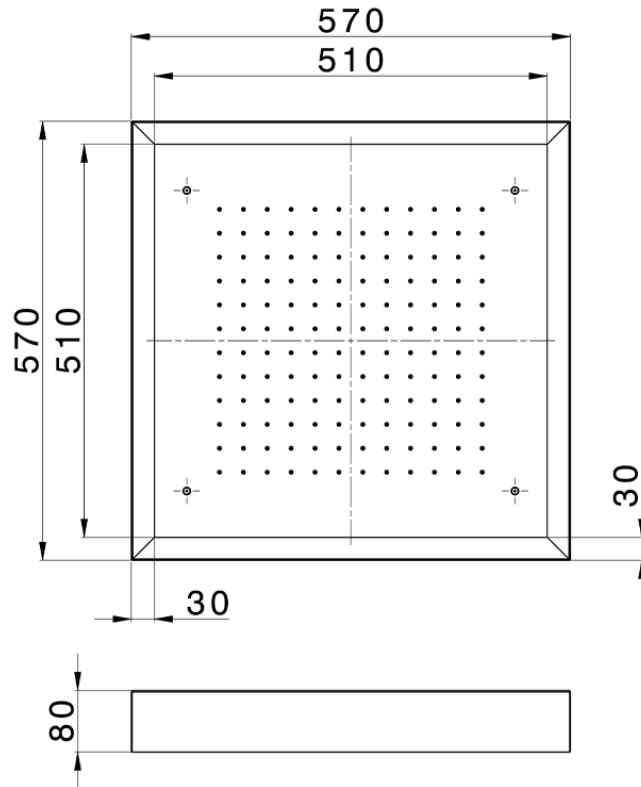

570x570 mm Chromotherapy Ceiling showerhead ZEN_ZS1C0135

ZS1C0135

<https://en.huberitalia.com/570x570-mm-chromotherapy-ceiling-showerhead-zen-zs1c0135>

2024-11-15