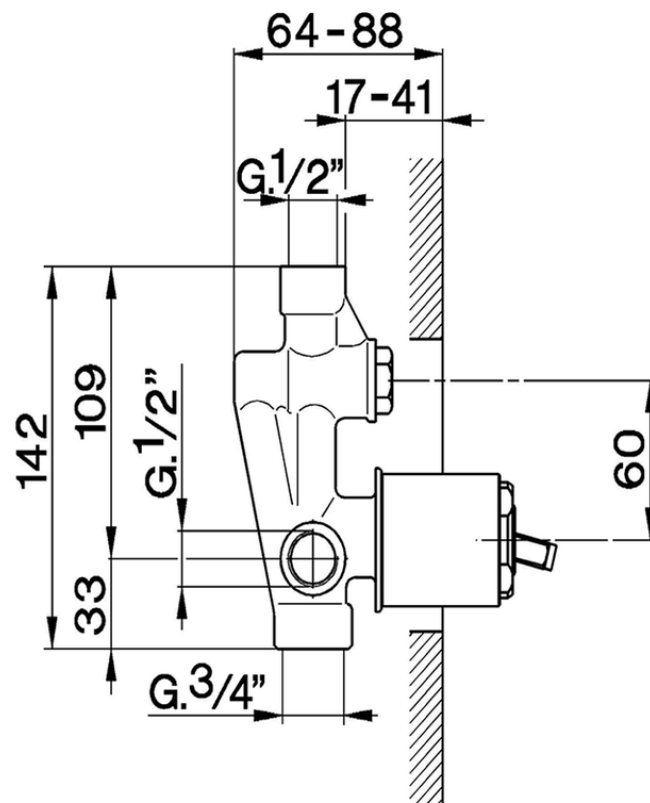

## Exposed part for concealed S.L.bath-shower valve CROISSETTE\_CM002100

CM002100

<https://en.huberitalia.com/exposed-part-for-concealed-s-l-bath-shower-valve-croisette-cm002100>

ZB002210

<https://en.huberitalia.com/concealed-single-lever-bath-shower-valve-concealed-zb002210>