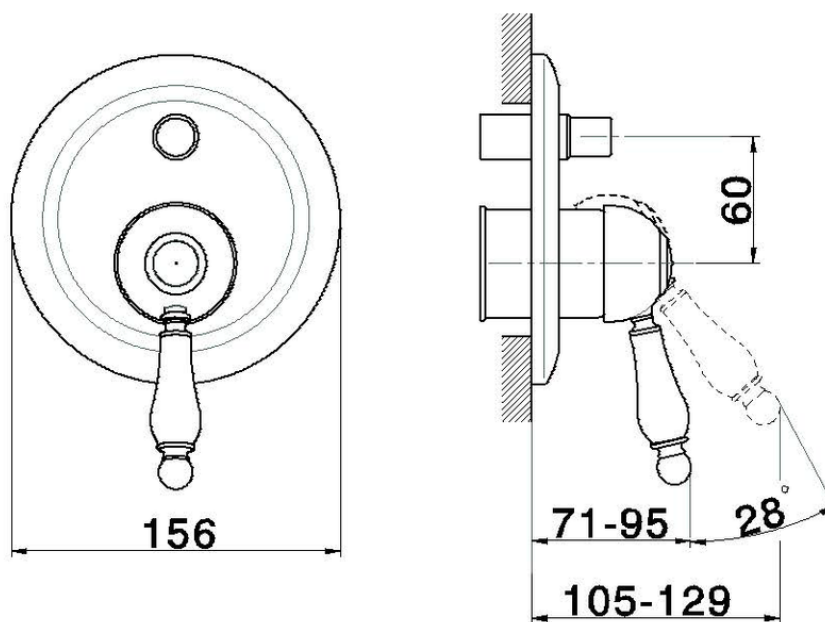

## Exposed part for concealed S.L.bath-shower valve CROISSETTE\_CM002100

CM002100

<https://en.huberitalia.com/exposed-part-for-concealed-s-l-bath-shower-valve-croisette-cm002100>

ZB002210

<https://en.huberitalia.com/concealed-single-lever-bath-shower-valve-concealed-zb002210>