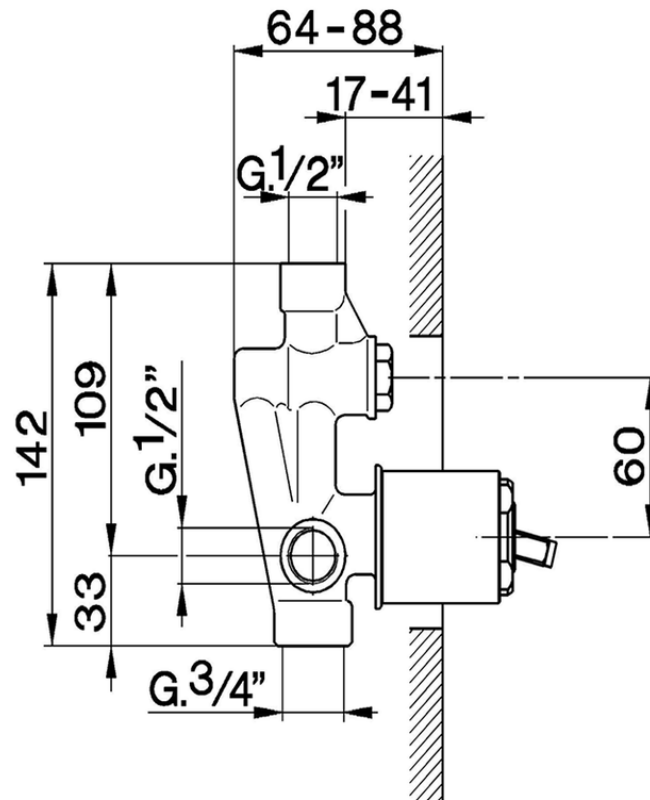

## Exposed part for concealed S.L.bath-shower valve CROISETTE\_CM002100

CM002100

<https://en.huberitalia.com/exposed-part-for-concealed-s-l-bath-shower-valve-croisette-cm002100>

ZB002210

<https://en.huberitalia.com/concealed-single-lever-bath-shower-valve-concealed-zb002210>