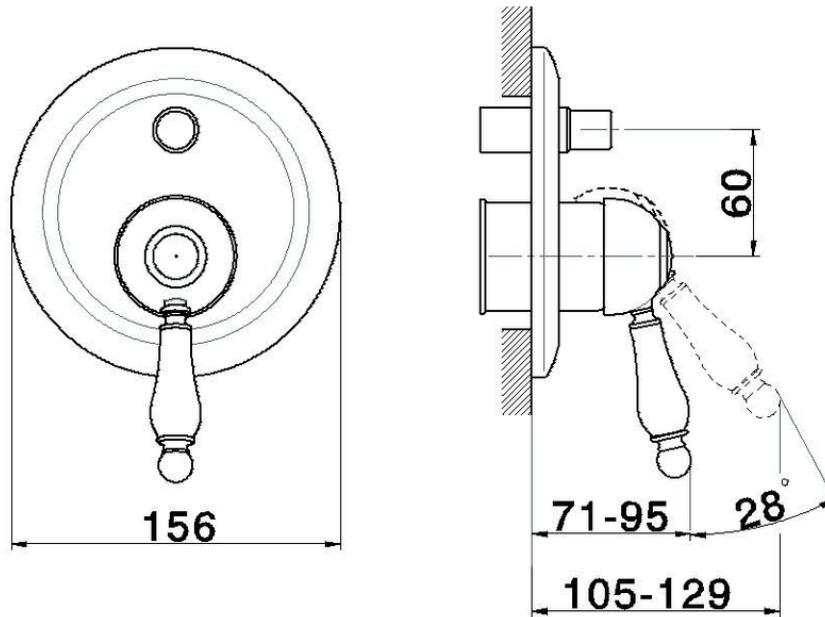

## Exposed part for concealed S.L.bath-shower valve CROISETTE\_CM002100

CM002100

<https://en.huberitalia.com/exposed-part-for-concealed-s-l-bath-shower-valve-croisette-cm002100>

ZB002210

<https://en.huberitalia.com/concealed-single-lever-bath-shower-valve-concealed-zb002210>