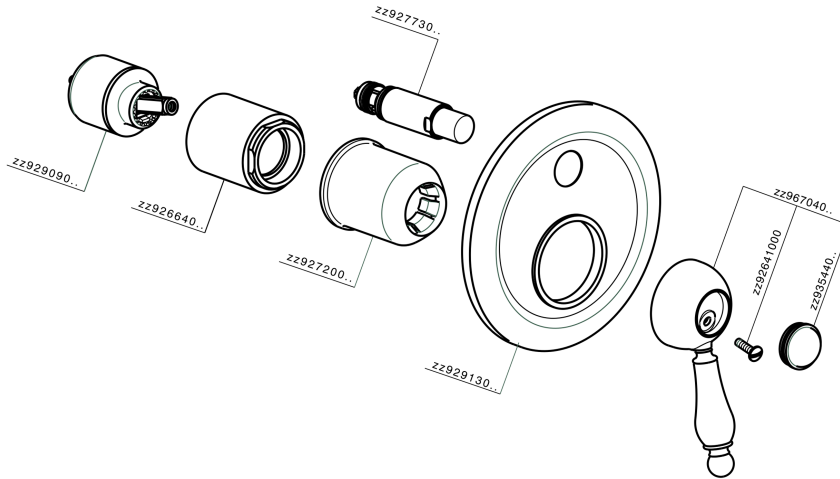

## Exposed part for concealed S.L.bath-shower valve CROISSETTE\_CM002100

CM002100

<https://en.huberitalia.com/exposed-part-for-concealed-s-l-bath-shower-valve-croisette-cm002100>

Concealed single lever bath-shower valve CONCEALED\_ZB002210

ZB002210

<https://en.huberitalia.com/concealed-single-lever-bath-shower-valve-concealed-zb002210>

2026-04-08