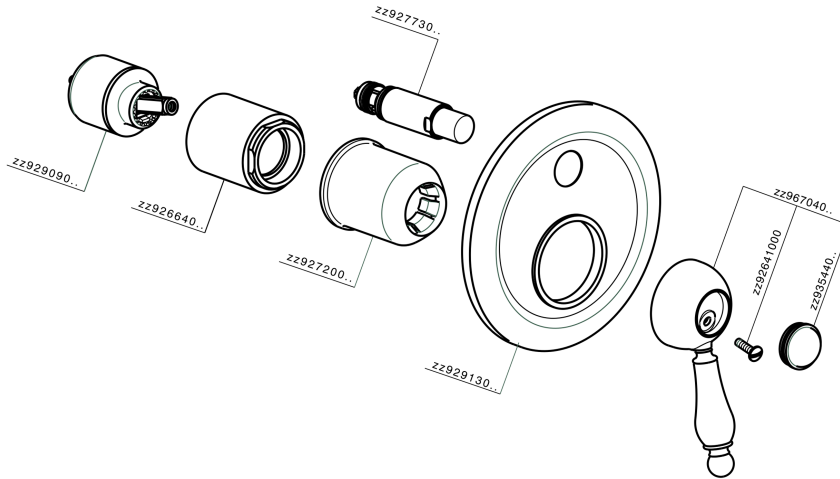

Exposed part for concealed S.L.bath-shower valve CROISSETTE_CM002100

CM002100

<https://en.huberitalia.com/exposed-part-for-concealed-s-l-bath-shower-valve-croisette-cm002100>

Concealed single lever bath-shower valve CONCEALED_ZB002210

ZB002210

<https://en.huberitalia.com/concealed-single-lever-bath-shower-valve-concealed-zb002210>

2026-06-14