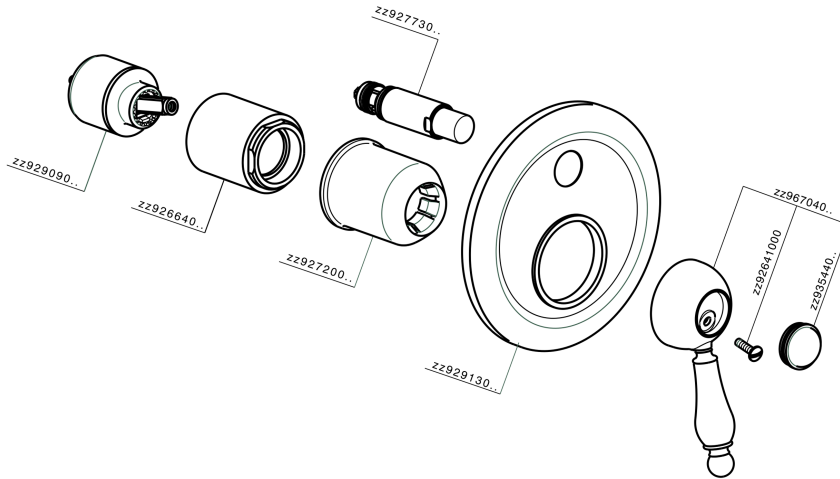

## Exposed part for concealed S.L.bath-shower valve CROISSETTE\_CM002100

CM002100

<https://en.huberitalia.com/exposed-part-for-concealed-s-l-bath-shower-valve-croisette-cm002100>

Concealed single lever bath-shower valve CONCEALED\_ZB002210

ZB002210

<https://en.huberitalia.com/concealed-single-lever-bath-shower-valve-concealed-zb002210>

2026-05-15