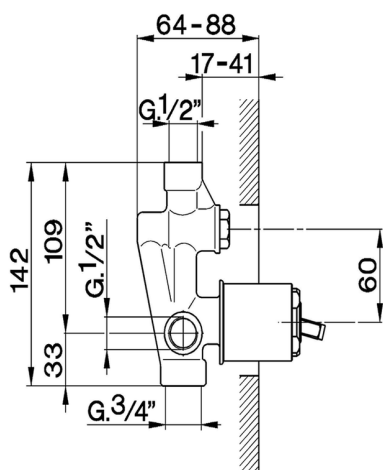

Exposed part for concealed S.L.bath-shower valve CROISSETTE_CM002100

MODEL **CM002100**

Exposed part for concealed S.L.bath-shower valve, 2-outlet automatic diverter, without concealed part, for item ZB002210

AVAILABLE FINISHINGS

-  **21** 21 Chrome
-  **27** 27 Old Bronze
-  **2G** 2G Antique Gold
-  **2W** 2W Brushed Gold

CHARACTERISTICS

Installation **Concealed**
 Required concealed parts **ZB002210**

Exposed part for concealed S.L.bath-shower valve CROISSETTE_CM002100

CM002100

<https://en.huberitalia.com/exposed-part-for-concealed-s-l-bath-shower-valve-croisette-cm002100>

Concealed single lever bath-shower valve CONCEALED_ZB002210

MODEL **ZB002210**

Concealed single lever bath-shower valve, 1/2" and 3/4" 2-outlet diverter, without trim kit

AVAILABLE FINISHINGS

04 04 Without finishing

CHARACTERISTICS

Installation	Concealed
Cartridge Spare Parts	ZZ92909000
43 mm Cartridge	
Concealed	1

2026-04-06