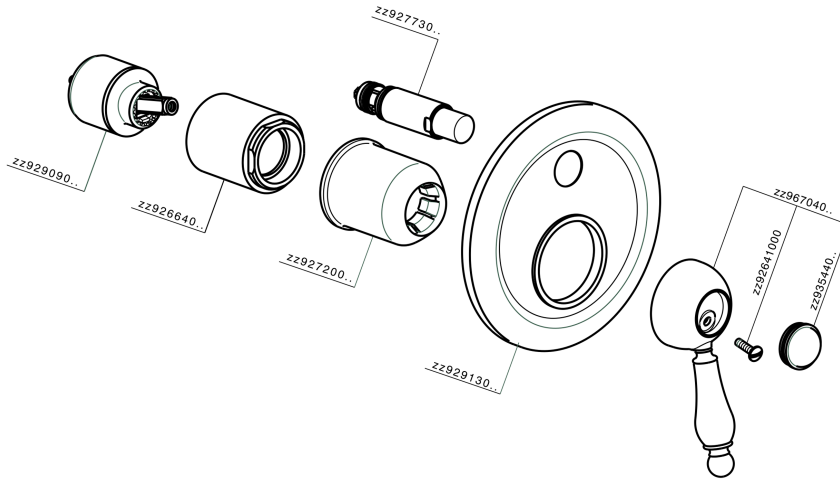

Exposed part for concealed S.L.bath-shower valve CROISSETTE_CM002100

MODEL **CM002100**

Exposed part for concealed S.L.bath-shower valve, 2-outlet automatic diverter, without concealed part, for item ZB002210

AVAILABLE FINISHINGS

-  **21** 21 Chrome
-  **27** 27 Old Bronze
-  **2G** 2G Antique Gold
-  **2W** 2W Brushed Gold

CHARACTERISTICS

Installation **Concealed**
 Required concealed parts **ZB002210**

Exposed part for concealed S.L.bath-shower valve CROISSETTE_CM002100

CM002100

<https://en.huberitalia.com/exposed-part-for-concealed-s-l-bath-shower-valve-croisette-cm002100>

Concealed single lever bath-shower valve CONCEALED_ZB002210

MODEL **ZB002210**

Concealed single lever bath-shower valve, 1/2" and 3/4" 2-outlet diverter, without trim kit

AVAILABLE FINISHINGS

04 04 Without finishing

CHARACTERISTICS

Installation	Concealed
Cartridge Spare Parts	ZZ92909000
43 mm Cartridge	
Concealed	1

2026-05-15