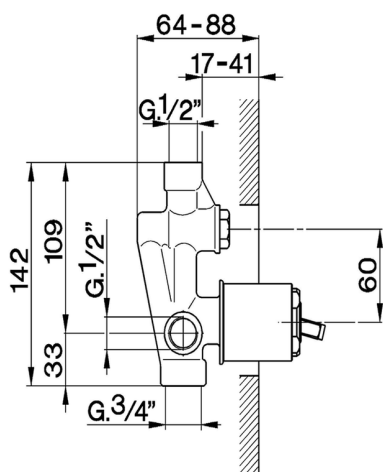

AVAILABLE FINISHINGS

-  **21** 21 Chrome
-  **27** 27 Old Bronze
-  **2G** 2G Antique Gold
-  **2W** 2W Brushed Gold

CHARACTERISTICS

Installation **Concealed**
 Required concealed parts **ZB002210**

Exposed part for concealed S.L.bath-shower valve CROISSETTE_CM002100

CM002100

<https://en.huberitalia.com/exposed-part-for-concealed-s-l-bath-shower-valve-croisette-cm002100>

Concealed single lever bath-shower valve CONCEALED_ZB002210

MODEL **ZB002210**

Concealed single lever bath-shower valve, 1/2" and 3/4" 2-outlet diverter, without trim kit

AVAILABLE FINISHINGS

04 04 Without finishing

CHARACTERISTICS

Installation	Concealed
Cartridge Spare Parts	ZZ92909000
43 mm Cartridge	
Concealed	1

2026-06-14