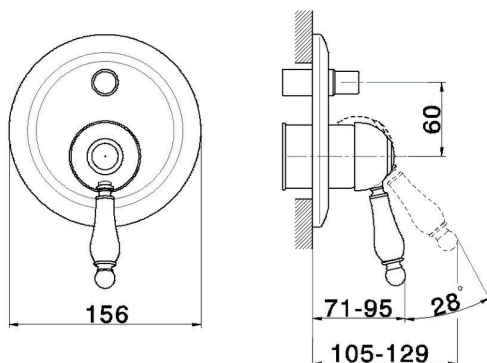

Exposed part for concealed S.L.bath-shower valve CROISSETTE_CM002100

MODEL **CM002100**

Exposed part for concealed S.L.bath-shower valve, 2-outlet automatic diverter, without concealed part, for item ZB002210

AVAILABLE FINISHINGS

-  **21** 21 Chrome
-  **27** 27 Old Bronze
-  **2G** 2G Antique Gold
-  **2W** 2W Brushed Gold

CHARACTERISTICS

Installation **Concealed**
 Required concealed parts **ZB002210**

Exposed part for concealed S.L.bath-shower valve CROISSETTE_CM002100

CM002100

<https://en.huberitalia.com/exposed-part-for-concealed-s-l-bath-shower-valve-croisette-cm002100>

Concealed single lever bath-shower valve CONCEALED_ZB002210

MODEL **ZB002210**

Concealed single lever bath-shower valve, 1/2" and 3/4" 2-outlet diverter, without trim kit

AVAILABLE FINISHINGS

04 04 Without finishing

CHARACTERISTICS

Installation	Concealed
Cartridge Spare Parts	ZZ92909000
43 mm Cartridge	
Concealed	1

2026-06-14