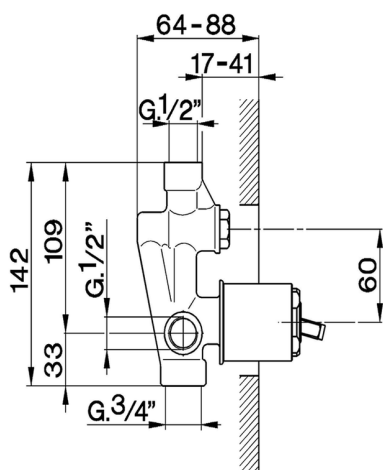

AVAILABLE FINISHINGS

-  **21** 21 Chrome
-  **27** 27 Old Bronze
-  **2G** 2G Antique Gold
-  **2W** 2W Brushed Gold

CHARACTERISTICS

Installation **Concealed**
 Required concealed parts **ZB002210**

Exposed part for concealed S.L.bath-shower valve CROISSETTE_CM002100

CM002100

<https://en.huberitalia.com/exposed-part-for-concealed-s-l-bath-shower-valve-croisette-cm002100>

Concealed single lever bath-shower valve CONCEALED_ZB002210

MODEL **ZB002210**

Concealed single lever bath-shower valve, 1/2" and 3/4" 2-outlet diverter, without trim kit

AVAILABLE FINISHINGS

04 04 Without finishing

CHARACTERISTICS

Installation	Concealed
Cartridge Spare Parts	ZZ92909000
43 mm Cartridge	
Concealed	1

2026-05-15