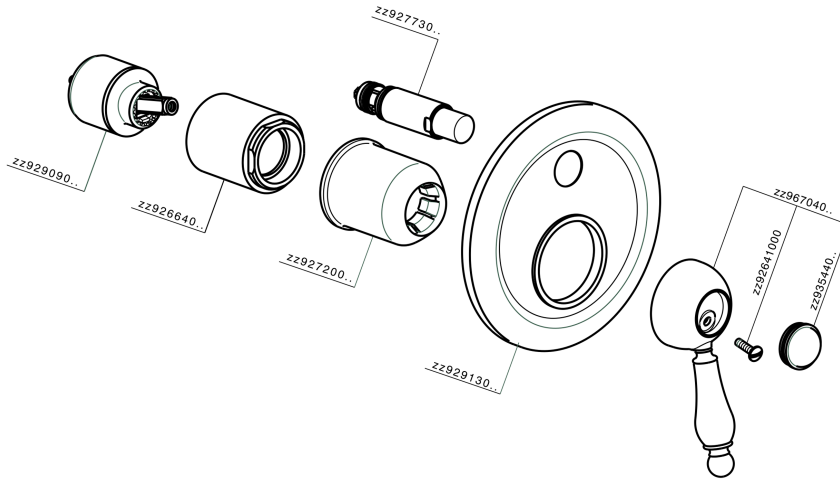

Exposed part for concealed S.L.bath-shower valve CROISSETTE_CM002100

MODEL **CM002100**

Exposed part for concealed S.L.bath-shower valve, 2-outlet automatic diverter, without concealed part, for item ZB002210

AVAILABLE FINISHINGS

-  **21** 21 Chrome
-  **27** 27 Old Bronze
-  **2G** 2G Antique Gold
-  **2W** 2W Brushed Gold

CHARACTERISTICS

Installation **Concealed**
 Required concealed parts **ZB002210**

Exposed part for concealed S.L.bath-shower valve CROISSETTE_CM002100

CM002100

<https://en.huberitalia.com/exposed-part-for-concealed-s-l-bath-shower-valve-croisette-cm002100>

Concealed single lever bath-shower valve CONCEALED_ZB002210

MODEL **ZB002210**

Concealed single lever bath-shower valve, 1/2" and 3/4" 2-outlet diverter, without trim kit

AVAILABLE FINISHINGS

04 04 Without finishing

CHARACTERISTICS

Installation	Concealed
Cartridge Spare Parts	ZZ92909000
43 mm Cartridge	
Concealed	1

2026-06-14