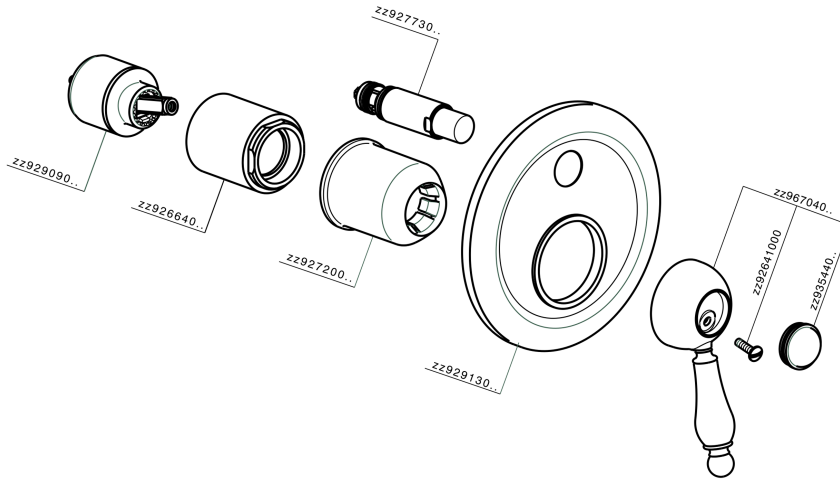

Exposed part for concealed S.L.bath-shower valve CROISSETTE_CM002100

MODEL **CM002100**

Exposed part for concealed S.L.bath-shower valve, 2-outlet automatic diverter, without concealed part, for item ZB002210

AVAILABLE FINISHINGS

-  **21** 21 Chrome
-  **27** 27 Old Bronze
-  **2G** 2G Antique Gold
-  **2W** 2W Brushed Gold

CHARACTERISTICS

Installation **Concealed**
 Required concealed parts **ZB002210**

Exposed part for concealed S.L.bath-shower valve CROISSETTE_CM002100

CM002100

<https://en.huberitalia.com/exposed-part-for-concealed-s-l-bath-shower-valve-croisette-cm002100>

Concealed single lever bath-shower valve CONCEALED_ZB002210

MODEL **ZB002210**

Concealed single lever bath-shower valve, 1/2" and 3/4" 2-outlet diverter, without trim kit

AVAILABLE FINISHINGS

04 04 Without finishing

CHARACTERISTICS

Installation	Concealed
Cartridge Spare Parts	ZZ92909000
43 mm Cartridge	
Concealed	1

2026-04-06