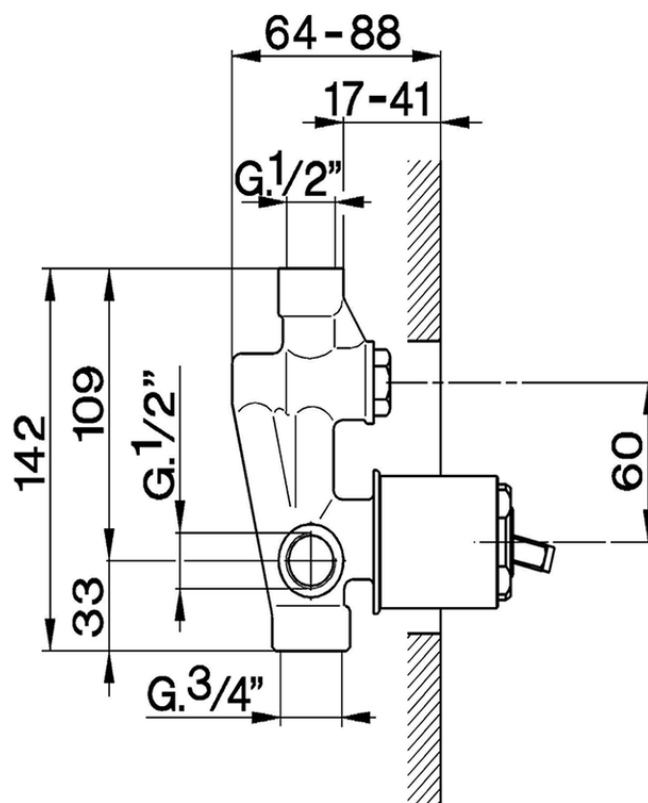

## Exposed part for concealed S.L.bath-shower valve CROISSETTE\_CM002100

CM002100

<https://en.huberitalia.com/exposed-part-for-concealed-s-l-bath-shower-valve-croisette-cm002100>

ZB002210

<https://en.huberitalia.com/concealed-single-lever-bath-shower-valve-concealed-zb002210>