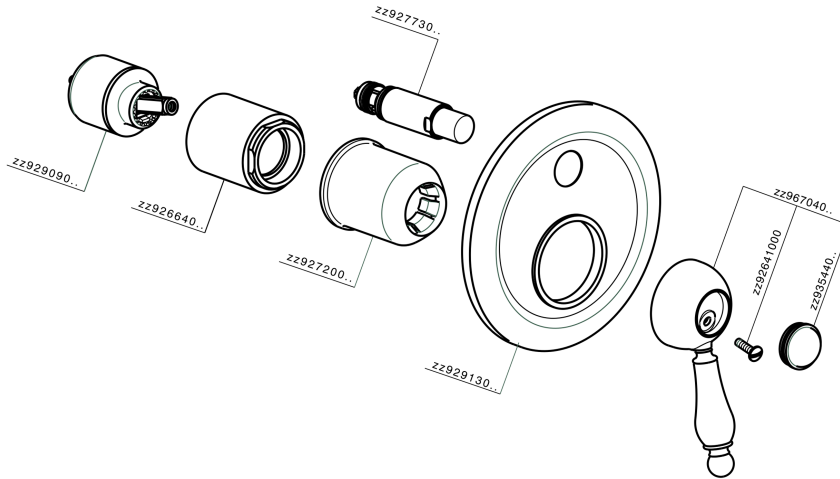

Exposed part for concealed S.L.bath-shower valve CROISSETTE_CM002100

CM002100

<https://en.huberitalia.com/exposed-part-for-concealed-s-l-bath-shower-valve-croisette-cm002100>

Concealed single lever bath-shower valve CONCEALED_ZB002210

ZB002210

<https://en.huberitalia.com/concealed-single-lever-bath-shower-valve-concealed-zb002210>

2026-04-06