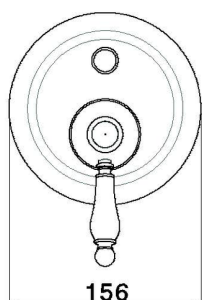

Exposed part for concealed S.L.bath-shower valve CROISSETTE_CM002100

MODEL **CM002100**

Exposed part for concealed S.L.bath-shower valve, 2-outlet automatic diverter, without concealed part, for item ZB002210

AVAILABLE FINISHINGS

-  **21** 21 Chrome
-  **27** 27 Old Bronze
-  **2G** 2G Antique Gold
-  **2W** 2W Brushed Gold

CHARACTERISTICS

Installation **Concealed**
 Required concealed parts **ZB002210**

Exposed part for concealed S.L.bath-shower valve CROISSETTE_CM002100

CM002100

<https://en.huberitalia.com/exposed-part-for-concealed-s-l-bath-shower-valve-croisette-cm002100>

Concealed single lever bath-shower valve CONCEALED_ZB002210

MODEL **ZB002210**

Concealed single lever bath-shower valve, 1/2" and 3/4" 2-outlet diverter, without trim kit