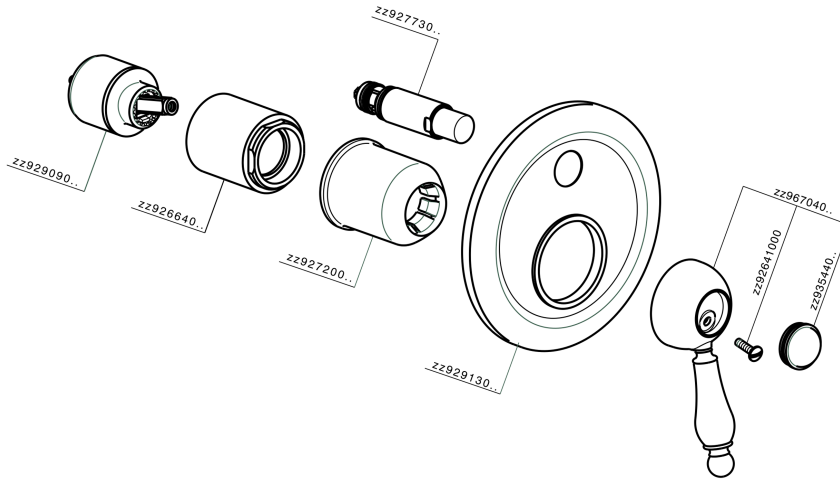

Exposed part for concealed S.L.bath-shower valve CROISSETTE_CM002100

MODEL **CM002100**

Exposed part for concealed S.L.bath-shower valve, 2-outlet automatic diverter, without concealed part, for item ZB002210

AVAILABLE FINISHINGS

-  **21** 21 Chrome
-  **27** 27 Old Bronze
-  **2G** 2G Antique Gold
-  **2W** 2W Brushed Gold

CHARACTERISTICS

Installation **Concealed**
 Required concealed parts **ZB002210**

Exposed part for concealed S.L.bath-shower valve CROISSETTE_CM002100

CM002100

<https://en.huberitalia.com/exposed-part-for-concealed-s-l-bath-shower-valve-croisette-cm002100>

Concealed single lever bath-shower valve CONCEALED_ZB002210

MODEL **ZB002210**

Concealed single lever bath-shower valve, 1/2" and 3/4" 2-outlet diverter, without trim kit

AVAILABLE FINISHINGS

04 04 Without finishing

CHARACTERISTICS

Installation	Concealed
Cartridge Spare Parts	ZZ92909000
43 mm Cartridge	
Concealed	1

2026-04-08