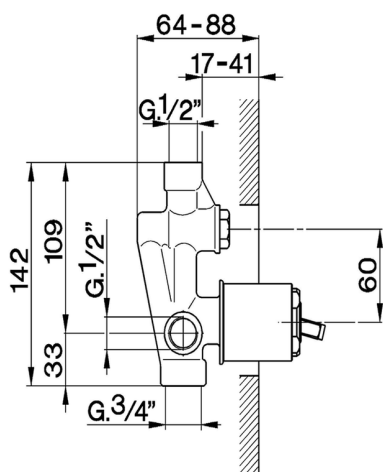

AVAILABLE FINISHINGS

-  **21** 21 Chrome
-  **27** 27 Old Bronze
-  **2G** 2G Antique Gold
-  **2W** 2W Brushed Gold

CHARACTERISTICS

Installation **Concealed**
 Required concealed parts **ZB002210**

Exposed part for concealed S.L.bath-shower valve CROISSETTE_CM002100

CM002100

<https://en.huberitalia.com/exposed-part-for-concealed-s-l-bath-shower-valve-croisette-cm002100>

Concealed single lever bath-shower valve CONCEALED_ZB002210

MODEL **ZB002210**

Concealed single lever bath-shower valve, 1/2" and 3/4" 2-outlet diverter, without trim kit

AVAILABLE FINISHINGS

04 04 Without finishing

CHARACTERISTICS

Installation	Concealed
Cartridge Spare Parts	ZZ92909000
43 mm Cartridge	
Concealed	1

2026-06-13