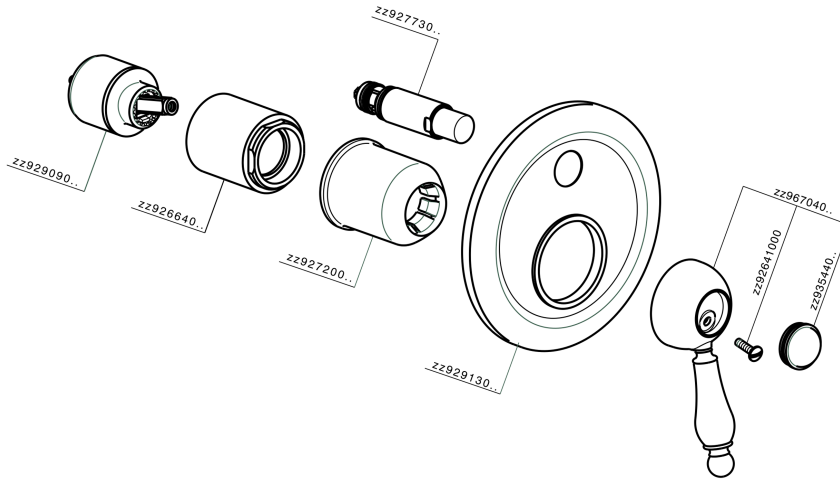

Exposed part for concealed S.L.bath-shower valve CROISSETTE_CM002100

MODEL **CM002100**

Exposed part for concealed S.L.bath-shower valve, 2-outlet automatic diverter, without concealed part, for item ZB002210

AVAILABLE FINISHINGS

-  **21** 21 Chrome
-  **27** 27 Old Bronze
-  **2G** 2G Antique Gold
-  **2W** 2W Brushed Gold

CHARACTERISTICS

Installation **Concealed**
 Required concealed parts **ZB002210**

Exposed part for concealed S.L.bath-shower valve CROISSETTE_CM002100

CM002100

<https://en.huberitalia.com/exposed-part-for-concealed-s-l-bath-shower-valve-croisette-cm002100>

Concealed single lever bath-shower valve CONCEALED_ZB002210

MODEL **ZB002210**

Concealed single lever bath-shower valve, 1/2" and 3/4" 2-outlet diverter, without trim kit

AVAILABLE FINISHINGS

04 04 Without finishing

CHARACTERISTICS

Installation	Concealed
Cartridge Spare Parts	ZZ92909000
43 mm Cartridge	
Concealed	1

2026-06-13