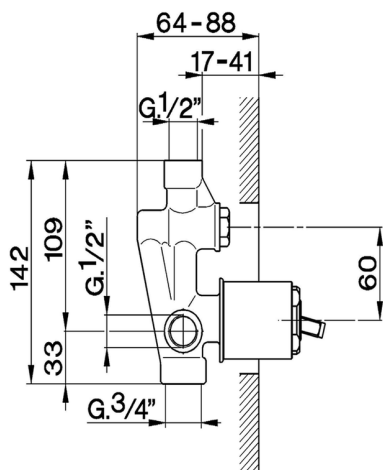

AVAILABLE FINISHINGS

-  **21** 21 Chrome
-  **27** 27 Old Bronze
-  **2G** 2G Antique Gold
-  **2W** 2W Brushed Gold

CHARACTERISTICS

Installation **Concealed**
 Required concealed parts **ZB002210**

Exposed part for concealed S.L.bath-shower valve CROISSETTE_CM002100

CM002100

<https://en.huberitalia.com/exposed-part-for-concealed-s-l-bath-shower-valve-croisette-cm002100>

Concealed single lever bath-shower valve CONCEALED_ZB002210

MODEL **ZB002210**

Concealed single lever bath-shower valve, 1/2" and 3/4" 2-outlet diverter, without trim kit

AVAILABLE FINISHINGS

04 04 Without finishing

CHARACTERISTICS

Installation	Concealed
Cartridge Spare Parts	ZZ92909000
43 mm Cartridge	
Concealed	1

2026-04-08