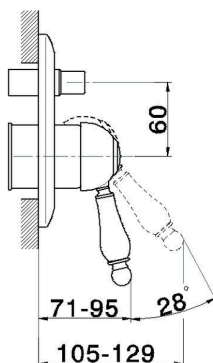

Exposed part for concealed S.L.bath-shower valve CROISSETTE_CM002100

MODEL **CM002100**

Exposed part for concealed S.L.bath-shower valve, 2-outlet automatic diverter, without concealed part, for item ZB002210

AVAILABLE FINISHINGS

-  **21** 21 Chrome
-  **27** 27 Old Bronze
-  **2G** 2G Antique Gold
-  **2W** 2W Brushed Gold

CHARACTERISTICS

Installation **Concealed**
 Required concealed parts **ZB002210**

Exposed part for concealed S.L.bath-shower valve CROISSETTE_CM002100

CM002100

<https://en.huberitalia.com/exposed-part-for-concealed-s-l-bath-shower-valve-croisette-cm002100>

Concealed single lever bath-shower valve CONCEALED_ZB002210

MODEL **ZB002210**

Concealed single lever bath-shower valve, 1/2" and 3/4" 2-outlet diverter, without trim kit

AVAILABLE FINISHINGS

04 04 Without finishing

CHARACTERISTICS

Installation	Concealed
Cartridge Spare Parts	ZZ92909000
43 mm Cartridge	
Concealed	1

2026-06-13