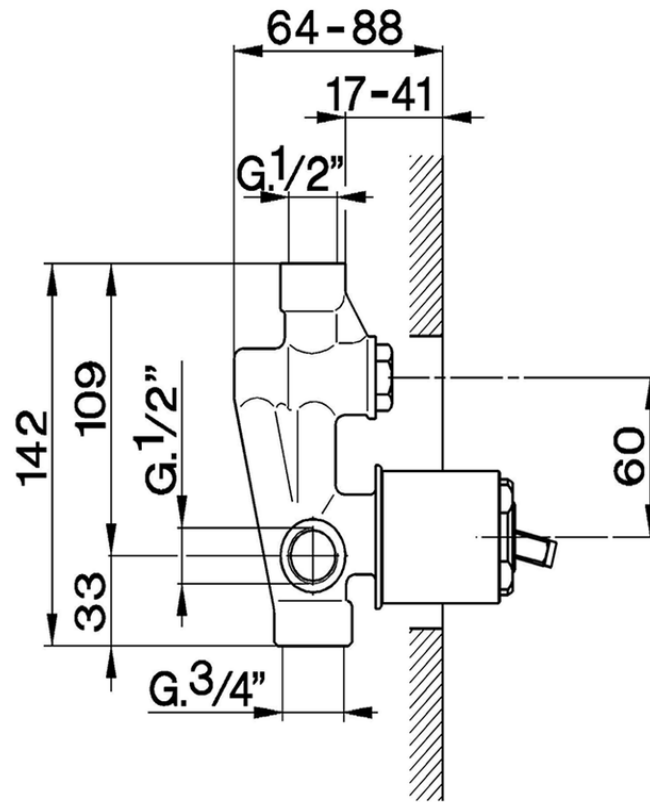

Exposed part for concealed S.L.bath-shower valve CROISSETTE_CM002100

CM002100

<https://en.huberitalia.com/exposed-part-for-concealed-s-l-bath-shower-valve-croisette-cm002100>

ZB002210

<https://en.huberitalia.com/concealed-single-lever-bath-shower-valve-concealed-zb002210>