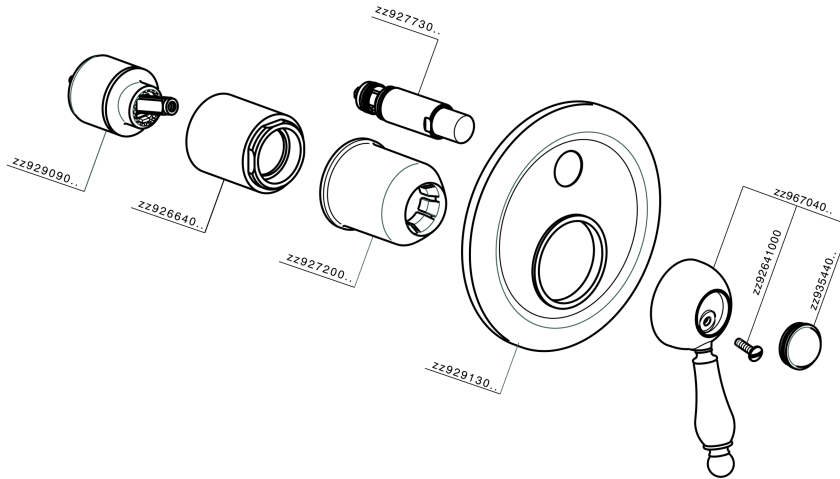

Exposed part for concealed S.L.bath-shower valve CROISSETTE_CM002100

CM002100

<https://en.huberitalia.com/exposed-part-for-concealed-s-l-bath-shower-valve-croisette-cm002100>

Concealed single lever bath-shower valve CONCEALED_ZB002210

ZB002210

<https://en.huberitalia.com/concealed-single-lever-bath-shower-valve-concealed-zb002210>

2026-01-13