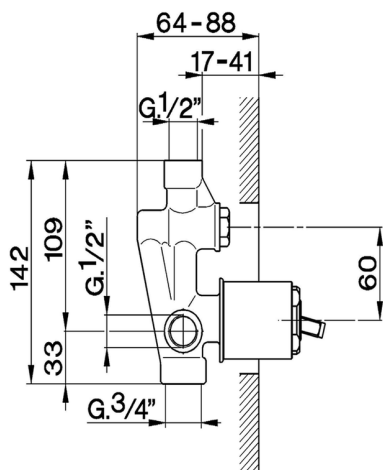

AVAILABLE FINISHINGS

-  **21** 21 Chrome
-  **27** 27 Old Bronze
-  **2G** 2G Antique Gold
-  **2W** 2W Brushed Gold

CHARACTERISTICS

Installation **Concealed**
 Required concealed parts **ZB002210**

Exposed part for concealed S.L.bath-shower valve CROISSETTE_CM002100

CM002100

<https://en.huberitalia.com/exposed-part-for-concealed-s-l-bath-shower-valve-croisette-cm002100>

Concealed single lever bath-shower valve CONCEALED_ZB002210

MODEL **ZB002210**

Concealed single lever bath-shower valve, 1/2" and 3/4" 2-outlet diverter, without trim kit

AVAILABLE FINISHINGS

04 04 Without finishing

CHARACTERISTICS

Installation	Concealed
Cartridge Spare Parts	ZZ92909000
43 mm Cartridge	
Concealed	1

2026-06-13