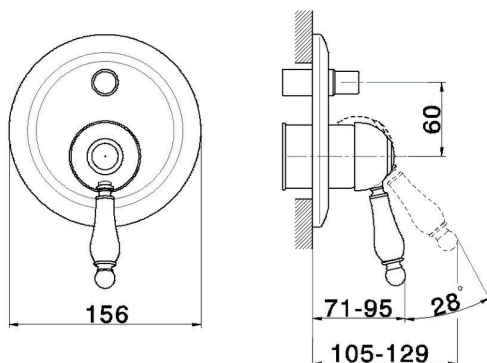

Exposed part for concealed S.L.bath-shower valve CROISSETTE_CM002100

MODEL **CM002100**

Exposed part for concealed S.L.bath-shower valve, 2-outlet automatic diverter, without concealed part, for item ZB002210

AVAILABLE FINISHINGS

-  **21** 21 Chrome
-  **27** 27 Old Bronze
-  **2G** 2G Antique Gold
-  **2W** 2W Brushed Gold

CHARACTERISTICS

Installation **Concealed**
 Required concealed parts **ZB002210**

Exposed part for concealed S.L.bath-shower valve CROISSETTE_CM002100

CM002100

<https://en.huberitalia.com/exposed-part-for-concealed-s-l-bath-shower-valve-croisette-cm002100>

Concealed single lever bath-shower valve CONCEALED_ZB002210

MODEL **ZB002210**

Concealed single lever bath-shower valve, 1/2" and 3/4" 2-outlet diverter, without trim kit