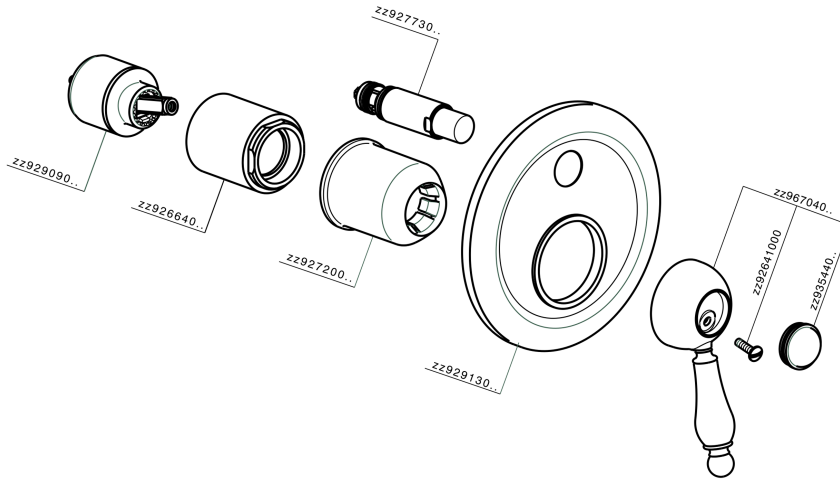

Exposed part for concealed S.L.bath-shower valve CROISSETTE_CM002100

MODEL **CM002100**

Exposed part for concealed S.L.bath-shower valve, 2-outlet automatic diverter, without concealed part, for item ZB002210

AVAILABLE FINISHINGS

-  **21** 21 Chrome
-  **27** 27 Old Bronze
-  **2G** 2G Antique Gold
-  **2W** 2W Brushed Gold

CHARACTERISTICS

Installation **Concealed**
 Required concealed parts **ZB002210**

Exposed part for concealed S.L.bath-shower valve CROISSETTE_CM002100

CM002100

<https://en.huberitalia.com/exposed-part-for-concealed-s-l-bath-shower-valve-croisette-cm002100>

Concealed single lever bath-shower valve CONCEALED_ZB002210

MODEL **ZB002210**

Concealed single lever bath-shower valve, 1/2" and 3/4" 2-outlet diverter, without trim kit

AVAILABLE FINISHINGS

04 04 Without finishing

CHARACTERISTICS

Installation	Concealed
Cartridge Spare Parts	ZZ92909000
43 mm Cartridge	
Concealed	1

2026-04-11