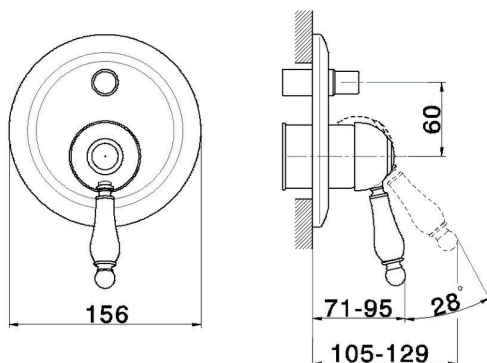

Exposed part for concealed S.L.bath-shower valve CROISSETTE_CM002100

MODEL **CM002100**

Exposed part for concealed S.L.bath-shower valve, 2-outlet automatic diverter, without concealed part, for item ZB002210

AVAILABLE FINISHINGS

-  **21** 21 Chrome
-  **27** 27 Old Bronze
-  **2G** 2G Antique Gold
-  **2W** 2W Brushed Gold

CHARACTERISTICS

Installation **Concealed**
 Required concealed parts **ZB002210**

Exposed part for concealed S.L.bath-shower valve CROISSETTE_CM002100

CM002100

<https://en.huberitalia.com/exposed-part-for-concealed-s-l-bath-shower-valve-croisette-cm002100>

Concealed single lever bath-shower valve CONCEALED_ZB002210

MODEL **ZB002210**

Concealed single lever bath-shower valve, 1/2" and 3/4" 2-outlet diverter, without trim kit

AVAILABLE FINISHINGS

04 04 Without finishing

CHARACTERISTICS

Installation	Concealed
Cartridge Spare Parts	ZZ92909000
43 mm Cartridge	
Concealed	1

2026-06-13