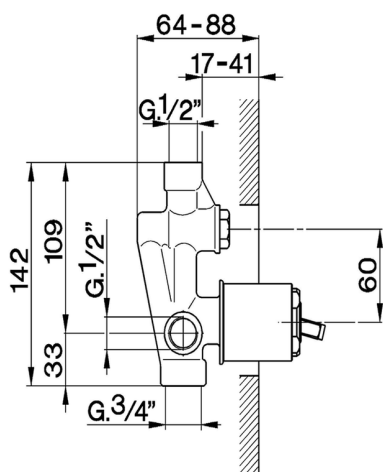

AVAILABLE FINISHINGS

-  **21** 21 Chrome
-  **27** 27 Old Bronze
-  **2G** 2G Antique Gold
-  **2W** 2W Brushed Gold

CHARACTERISTICS

Installation **Concealed**
 Required concealed parts **ZB002210**

Exposed part for concealed S.L.bath-shower valve CROISSETTE_CM002100

CM002100

<https://en.huberitalia.com/exposed-part-for-concealed-s-l-bath-shower-valve-croisette-cm002100>

Concealed single lever bath-shower valve CONCEALED_ZB002210

MODEL **ZB002210**

Concealed single lever bath-shower valve, 1/2" and 3/4" 2-outlet diverter, without trim kit

AVAILABLE FINISHINGS

04 04 Without finishing

CHARACTERISTICS

Installation	Concealed
Cartridge Spare Parts	ZZ92909000
43 mm Cartridge	
Concealed	1

2026-04-11