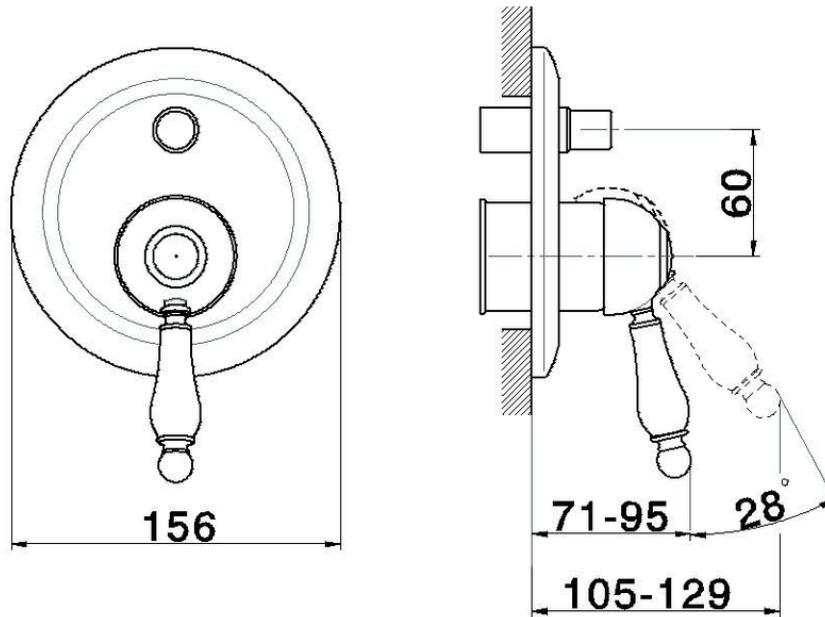

## Exposed part for concealed S.L.bath-shower valve CROISSETTE\_CM002100

CM002100

<https://en.huberitalia.com/exposed-part-for-concealed-s-l-bath-shower-valve-croisette-cm002100>