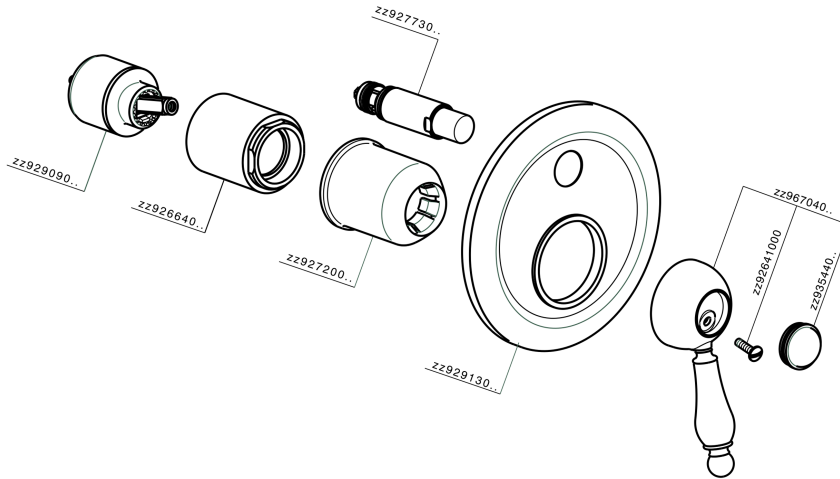

## Exposed part for concealed S.L.bath-shower valve CROISSETTE\_CM002100

CM002100

<https://en.huberitalia.com/exposed-part-for-concealed-s-l-bath-shower-valve-croisette-cm002100>

## Concealed single lever bath-shower valve CONCEALED\_ZB002210

ZB002210

<https://en.huberitalia.com/concealed-single-lever-bath-shower-valve-concealed-zb002210>

2026-06-13