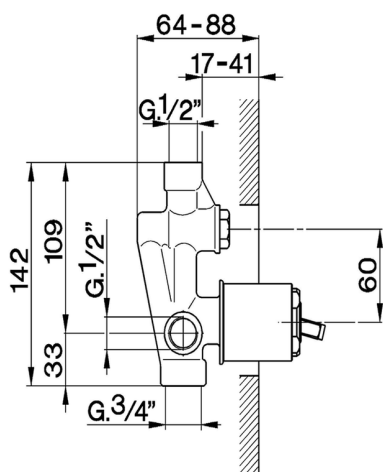

Exposed part for concealed S.L.bath-shower valve CROISSETTE_CM002100

MODEL **CM002100**

Exposed part for concealed S.L.bath-shower valve, 2-outlet automatic diverter, without concealed part, for item ZB002210

AVAILABLE FINISHINGS

-  **21** 21 Chrome
-  **27** 27 Old Bronze
-  **2G** 2G Antique Gold
-  **2W** 2W Brushed Gold

CHARACTERISTICS

Installation **Concealed**
 Required concealed parts **ZB002210**

Exposed part for concealed S.L.bath-shower valve CROISSETTE_CM002100

CM002100

<https://en.huberitalia.com/exposed-part-for-concealed-s-l-bath-shower-valve-croisette-cm002100>

Concealed single lever bath-shower valve CONCEALED_ZB002210

MODEL **ZB002210**

Concealed single lever bath-shower valve, 1/2" and 3/4" 2-outlet diverter, without trim kit

AVAILABLE FINISHINGS

04 04 Without finishing

CHARACTERISTICS

Installation	Concealed
Cartridge Spare Parts	ZZ92909000
43 mm Cartridge	
Concealed	1

2026-06-15