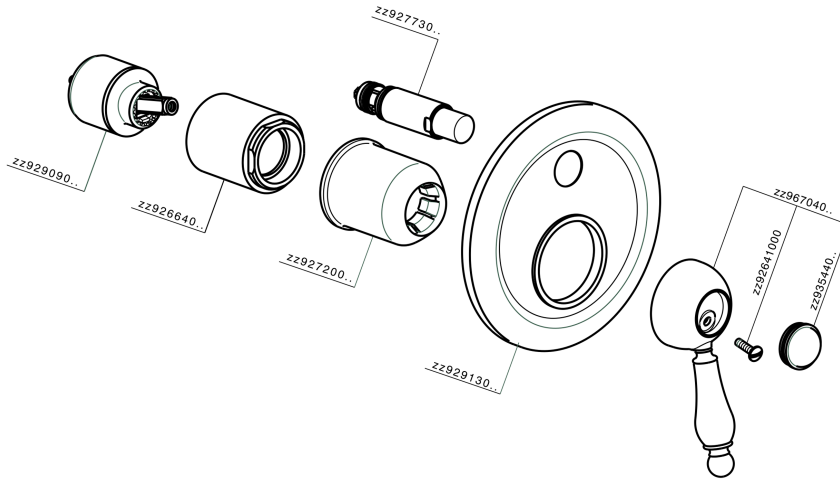

Exposed part for concealed S.L.bath-shower valve CROISSETTE_CM002100

MODEL **CM002100**

Exposed part for concealed S.L.bath-shower valve, 2-outlet automatic diverter, without concealed part, for item ZB002210

AVAILABLE FINISHINGS

-  **21** 21 Chrome
-  **27** 27 Old Bronze
-  **2G** 2G Antique Gold
-  **2W** 2W Brushed Gold

CHARACTERISTICS

Installation **Concealed**
 Required concealed parts **ZB002210**

Exposed part for concealed S.L.bath-shower valve CROISSETTE_CM002100

CM002100

<https://en.huberitalia.com/exposed-part-for-concealed-s-l-bath-shower-valve-croisette-cm002100>

Concealed single lever bath-shower valve CONCEALED_ZB002210

MODEL **ZB002210**

Concealed single lever bath-shower valve, 1/2" and 3/4" 2-outlet diverter, without trim kit

AVAILABLE FINISHINGS

04 04 Without finishing

CHARACTERISTICS

Installation	Concealed
Cartridge Spare Parts	ZZ92909000
43 mm Cartridge	
Concealed	1

2026-06-15