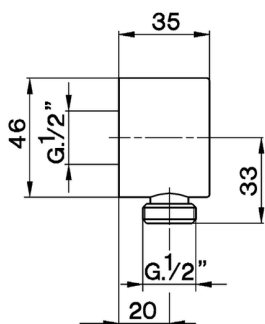

Elbow SHOWER_SS017300

MODEL **SS017300**

Elbow

AVAILABLE FINISHINGS

-  **21** 21 Chrome
-  **2F** 2F Brushed Nickel
-  **2Q** 2Q Black Titanium

CHARACTERISTICS

2024-11-21