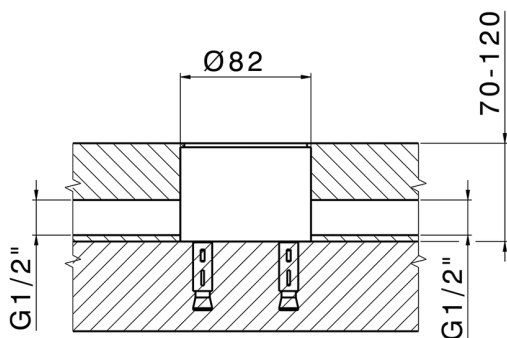

## Exposed part for single-lever bath shower mixer NUOVA EGO\_NE014200

MODEL **NE014200**

Exposed part for single-lever bath shower mixer, handshower holder on column, ABS 27x27mm one spray minimalist square handshower, 150 cm smooth SILVERFLEX Flexible Hose, without concealed part (for item ZB004510)

### CHARACTERISTICS

Cartridge Spare Parts **ZZ97179000**

**35 mm Cartridge**

Installation **Concealed**

Required concealed parts **ZB004510**

**Concealed part single lever free-standing CONCEALED\_ZB004510**

MODEL **ZB004510**

Floor mounted concealed part, for free-standing mixer

AVAILABLE FINISHINGS

 **04** 04 Without finishing

CHARACTERISTICS

Installation	<b>Concealed</b>
Concealed	<b>1</b>

2024-09-19