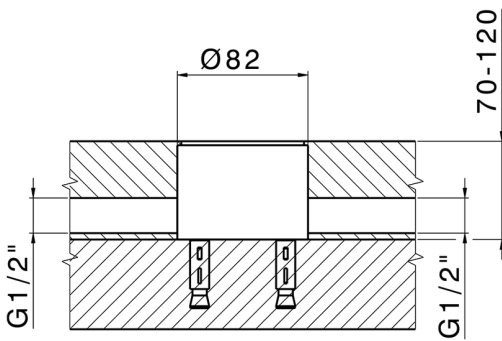

Exposed part for single-lever bath shower mixer NUOVA EGO_NE014200

MODEL **NE014200**

Exposed part for single-lever bath shower mixer, handshower holder on column, ABS 27x27mm one spray minimalist square handshower, 150 cm smooth SILVERFLEX Flexible Hose, without concealed part (for item ZB004510)

AVAILABLE FINISHINGS

- 
21 21 Chrome
- 
2F 2F Brushed Nickel
- 
40 40 Matt Black
- 
4Q 4Q Matt White

CHARACTERISTICS

Cartridge Spare Parts **ZZ97179000**

35 mm Cartridge

Installation **Concealed**

Required concealed parts **ZB004510**

Concealed part single lever free-standing CONCEALED_ZB004510

MODEL **ZB004510**

Floor mounted concealed part, for free-standing mixer

AVAILABLE FINISHINGS

 **04** 04 Without finishing

CHARACTERISTICS

Installation	Concealed
Concealed	1