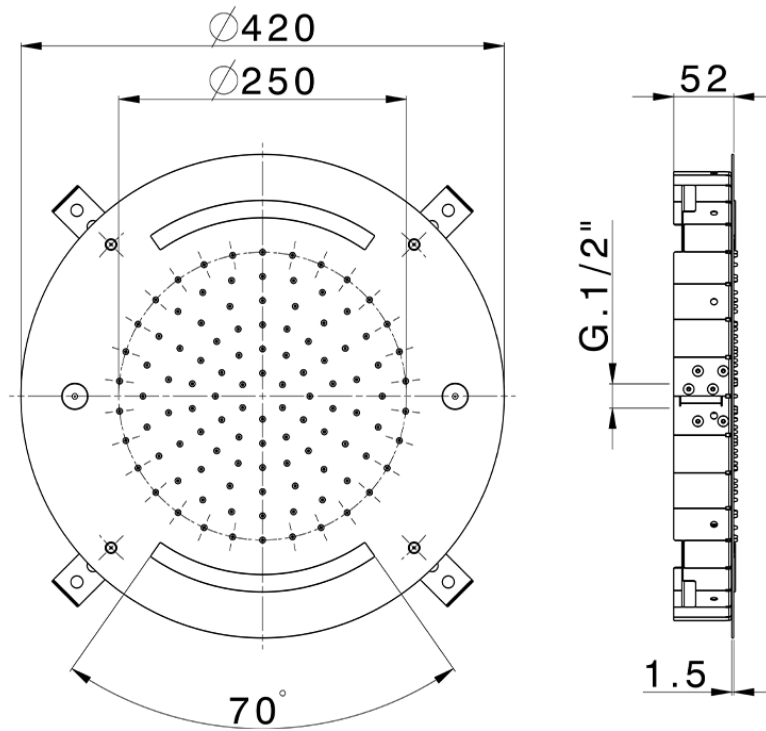

Ø 420 mm Chromotherapy Ceiling showerhead ZEN_ZS1C0020

ZS1C0020

<https://en.huberitalia.com/o-420-mm-chromotherapy-ceiling-showerhead-zen-zs1c0020>

2024-12-18