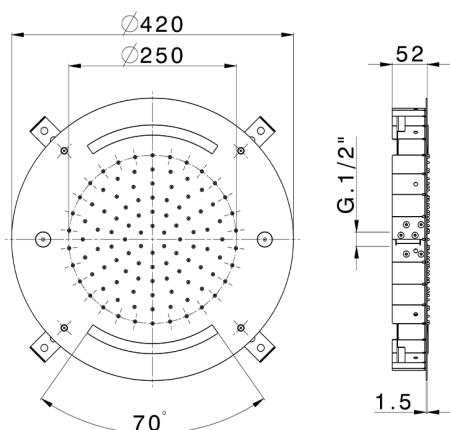

Ø 420 mm Chromotherapy Ceiling showerhead ZEN_ZS1C0020

MODEL **ZS1C0020**

Ø 420 mm Chromotherapy Ceiling showerhead, rain, spraying and chromotherapy functions, with remote control included, Stainless Steel AISI 304

AVAILABLE FINISHINGS

- **40** 40 Matt Black
- **4Q** 4Q Matt White
- **D1** D1 Brushed Inox
- **D2** D2 Polished Inox

CHARACTERISTICS

2024-12-18