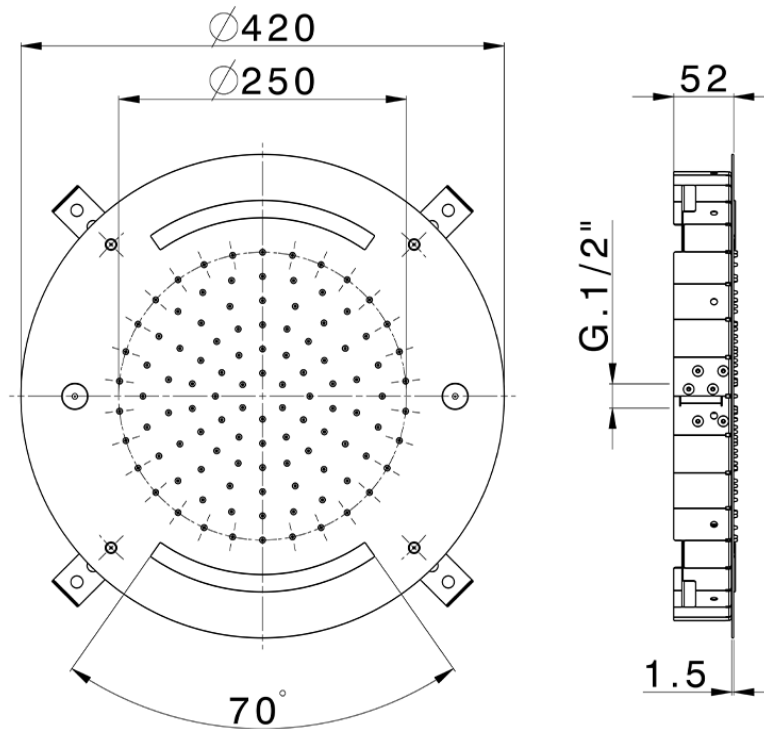

Ø 420 mm Chromotherapy Ceiling showerhead ZEN_ZS1C0020

ZS1C0020

<https://en.huberitalia.com/o-420-mm-chromotherapy-ceiling-showerhead-zen-zs1c0020>

2024-12-19