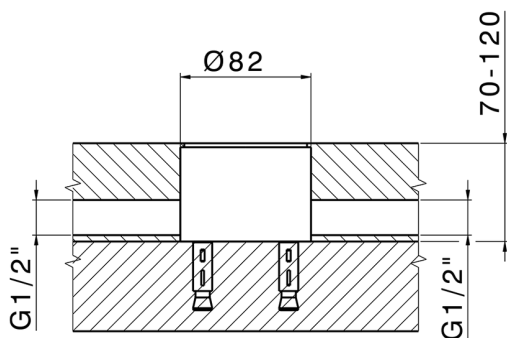

Concealed part single lever free-standing CONCEALED\_ZB004510

MODEL **ZB004510**

Floor mounted concealed part, for free-standing mixer

AVAILABLE FINISHINGS

 **04** 04 Without finishing

CHARACTERISTICS

Installation	<b>Concealed</b>
Concealed	<b>1</b>