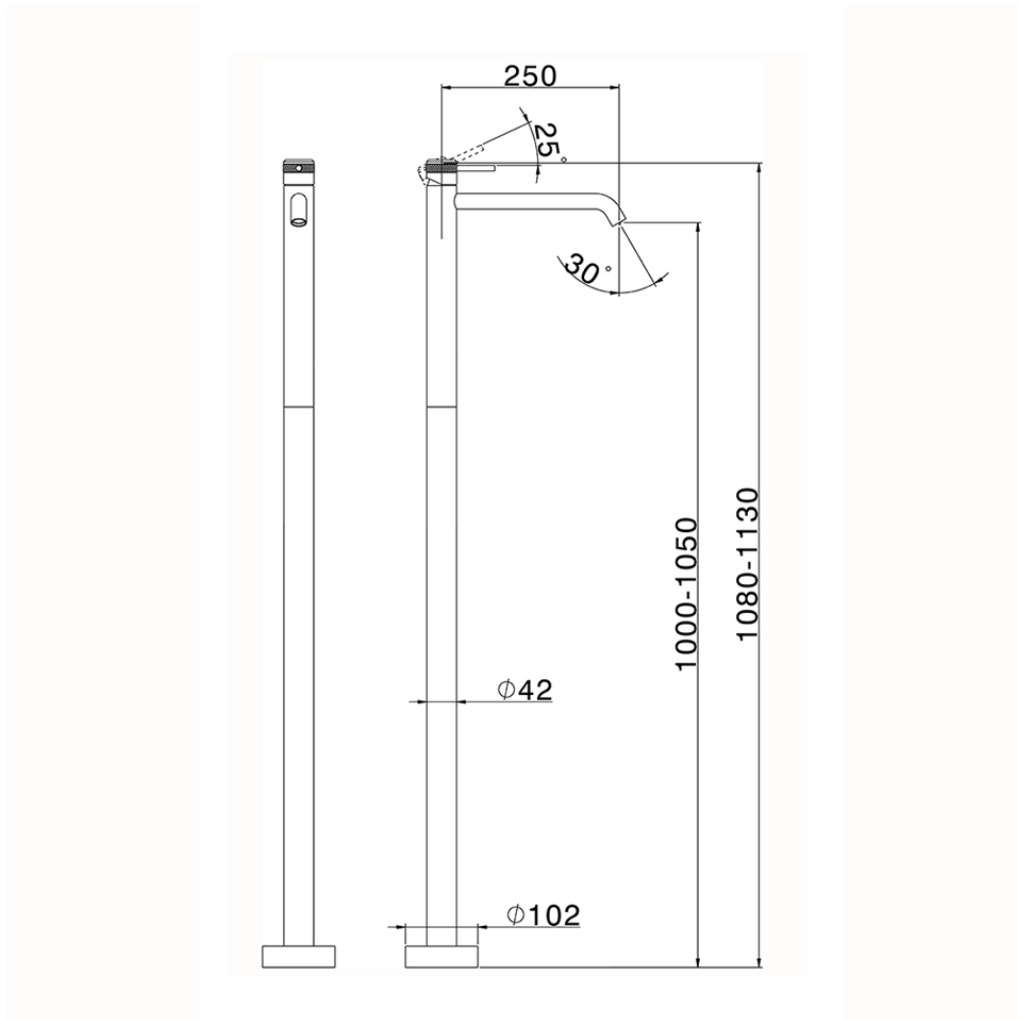

Exposed part for single basin on the floor CHRONOS\_CR014510

CR014510

<https://en.huberitalia.com/exposed-part-for-single-basin-on-the-floor-chronos-cr014510>

ZB004510

<https://en.huberitalia.com/concealed-part-single-lever-free-standing-concealed-zb004510>