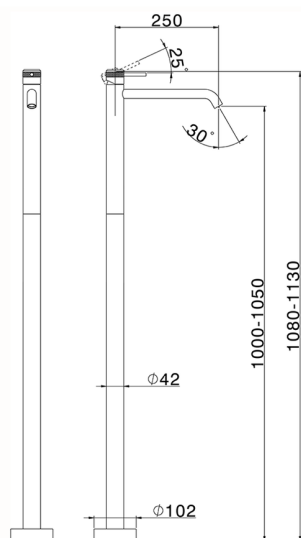

Exposed part for single basin on the floor CHRONOS_CR014510

MODEL **CR014510**

Exposed part for single basin on the floor, without concealed part, for item ZB004510

AVAILABLE FINISHINGS

-  **21** 21 Chrome
-  **2F** 2F Brushed Nickel
-  **2Q** 2Q Black Titanium

CHARACTERISTICS

Cartridge Spare Parts **ZZ99672000**

35 mm Cartridge

Installation **Concealed**

Required concealed parts **ZB004510**

EcoStop

EcoStop feature limits water flow to approximately 50% of maximum output with one point of resistance on setting. Push slightly past the middle stop only when full water output is required. This will save water up to 50%.

Concealed part single lever free-standing CONCEALED_ZB004510

MODEL **ZB004510**

Floor mounted concealed part, for free-standing mixer

AVAILABLE FINISHINGS

CHARACTERISTICS

Installation	Concealed
Concealed	1