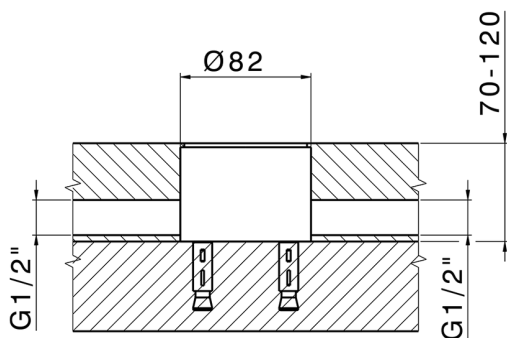

Exposed part for single basin on the floor CHRONOS_CR014510

MODEL **CR014510**

Exposed part for single basin on the floor, without concealed part, for item ZB004510

AVAILABLE FINISHINGS

-  **21** 21 Chrome
-  **2F** 2F Brushed Nickel
-  **2Q** 2Q Black Titanium

CHARACTERISTICS

Cartridge Spare Parts **ZZ99672000**

35 mm Cartridge

Installation **Concealed**

Required concealed parts **ZB004510**

EcoStop

EcoStop feature limits water flow to approximately 50% of maximum output with one point of resistance on setting. Push slightly past the middle stop only when full water output is required. This will save water up to 50%.

Concealed part single lever free-standing CONCEALED_ZB004510

MODEL **ZB004510**

Floor mounted concealed part, for free-standing mixer

AVAILABLE FINISHINGS

 **04** 04 Without finishing

CHARACTERISTICS

Installation	Concealed
Concealed	1