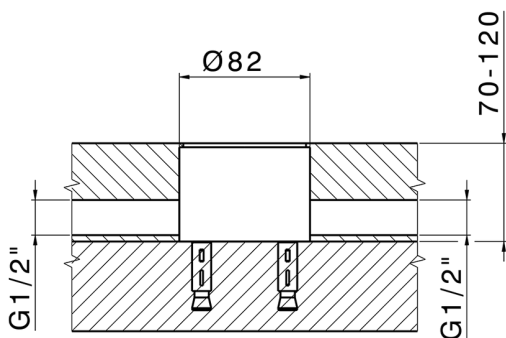

Exposed part for single basin on the floor CHRONOS_CR014510

MODEL **CR014510**

Exposed part for single basin on the floor, without concealed part, for item ZB004510

AVAILABLE FINISHINGS

-  **21** 21 Chrome
-  **2F** 2F Brushed Nickel
-  **2Q** 2Q Black Titanium

CHARACTERISTICS

Cartridge Spare Parts **ZZ99672000**

35 mm Cartridge

Installation **Concealed**

Required concealed parts **ZB004510**

EcoStop

EcoStop feature limits water flow to approximately 50% of maximum output with one point of resistance on setting. Push slightly past the middle stop only when full water output is required. This will save water up to 50%.

Concealed part single lever free-standing CONCEALED_ZB004510

MODEL **ZB004510**

Floor mounted concealed part, for free-standing mixer

AVAILABLE FINISHINGS

 **04** 04 Without finishing

CHARACTERISTICS

Installation	Concealed
Concealed	1