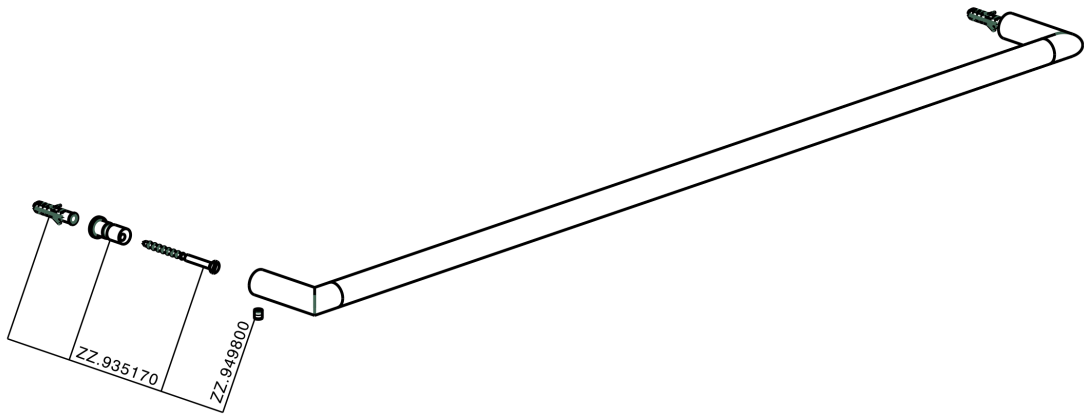

Towel holder BATHROOM ACCESSORIES_SI090103

MODEL **SI090103**

Towel holder

AVAILABLE FINISHINGS

- 

21 21 Chrome
- 

2B 2B Polished Nickel
- 

2F 2F Brushed Nickel
- 

2P 2P Rose Gold
- 

2Q 2Q Black Titanium
- 

40 40 Matt Black
- 

4Q 4Q Matt White

CHARACTERISTICS

Towel holder BATHROOM ACCESSORIES_SI090103

SI090103

<https://en.huberitalia.com/towel-holder-bathroom-accessories-si090103>