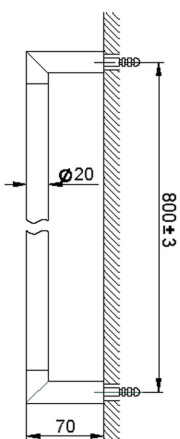

Towel holder BATHROOM ACCESSORIES_SI090103

MODEL **SI090103**

Towel holder

AVAILABLE FINISHINGS

- 

21 21 Chrome
- 

2B 2B Polished Nickel
- 

2F 2F Brushed Nickel
- 

2P 2P Rose Gold
- 

2Q 2Q Black Titanium
- 

40 40 Matt Black
- 

4Q 4Q Matt White

CHARACTERISTICS

Towel holder BATHROOM ACCESSORIES_SI090103

SI090103

<https://en.huberitalia.com/towel-holder-bathroom-accessories-si090103>