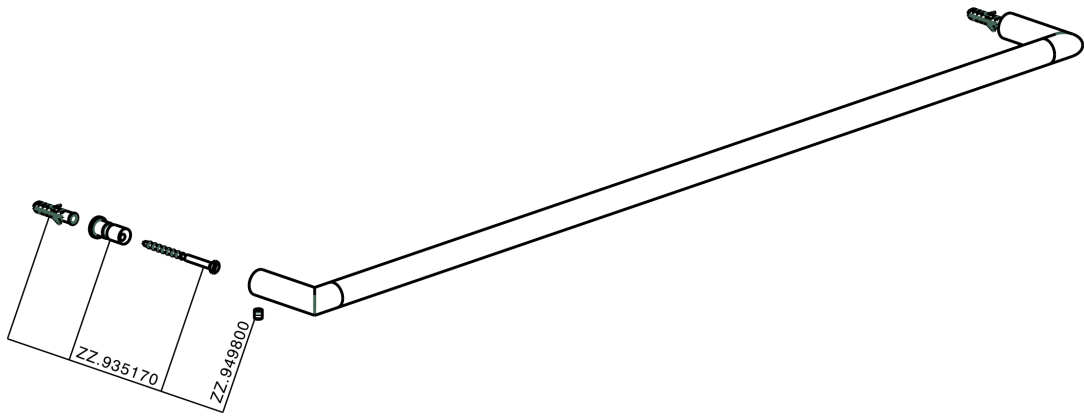

Towel holder BATHROOM ACCESSORIES_SI090103

SI090103

<https://en.huberitalia.com/towel-holder-bathroom-accessories-si090103>

2024-12-21