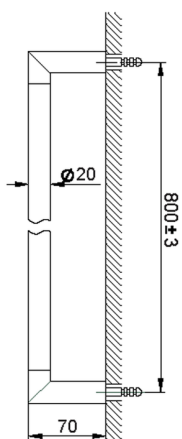

Towel holder BATHROOM ACCESSORIES_SI090103

MODEL **SI090103**

Towel holder

AVAILABLE FINISHINGS

-  **21** 21 Chrome
-  **2B** 2B Polished Nickel
-  **2F** 2F Brushed Nickel
-  **2P** 2P Rose Gold
-  **2Q** 2Q Black Titanium
-  **40** 40 Matt Black
-  **4Q** 4Q Matt White