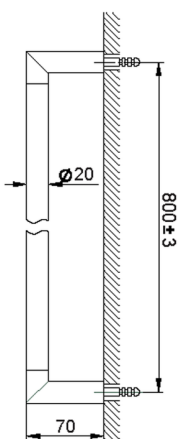

Towel holder BATHROOM ACCESSORIES_SI090103

MODEL **SI090103**

Towel holder

AVAILABLE FINISHINGS

-  **21** 21 Chrome
-  **2B** 2B Polished Nickel
-  **2F** 2F Brushed Nickel
-  **2P** 2P Rose Gold
-  **2Q** 2Q Black Titanium
-  **40** 40 Matt Black
-  **4Q** 4Q Matt White