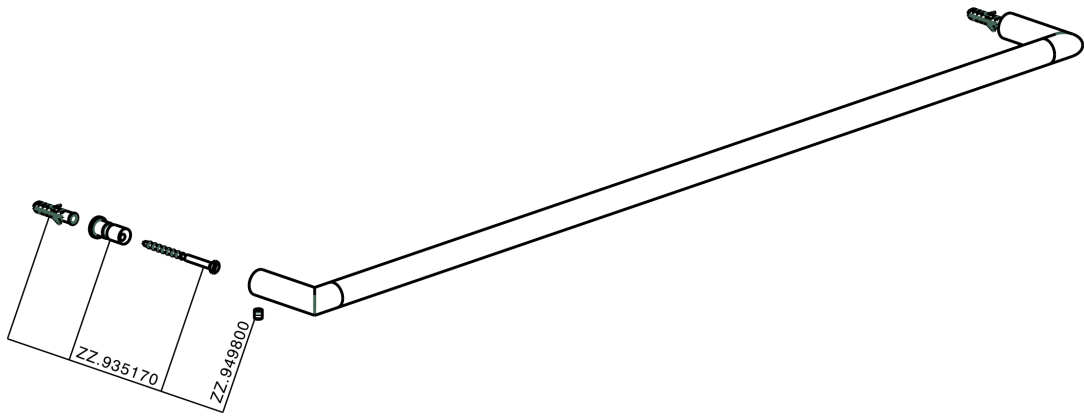

Towel holder BATHROOM ACCESSORIES_SI090103

MODEL **SI090103**

Towel holder

AVAILABLE FINISHINGS

-  **21** 21 Chrome
-  **2B** 2B Polished Nickel
-  **2F** 2F Brushed Nickel
-  **2P** 2P Rose Gold
-  **2Q** 2Q Black Titanium
-  **40** 40 Matt Black
-  **4Q** 4Q Matt White

CHARACTERISTICS

Towel holder BATHROOM ACCESSORIES_SI090103

SI090103

<https://en.huberitalia.com/towel-holder-bathroom-accessories-si090103>

2024-12-22