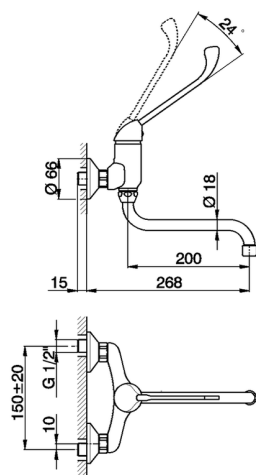

Exposed single lever sink mixer KITCHEN_CL300401

MODEL **CL300401**

Exposed single lever sink mixer, swivel spout, long lever

AVAILABLE FINISHINGS

21 21 Chrome

CHARACTERISTICS

Cartridge Spare Parts **ZZ94034000**

35 mm Cartridge

2024-12-04