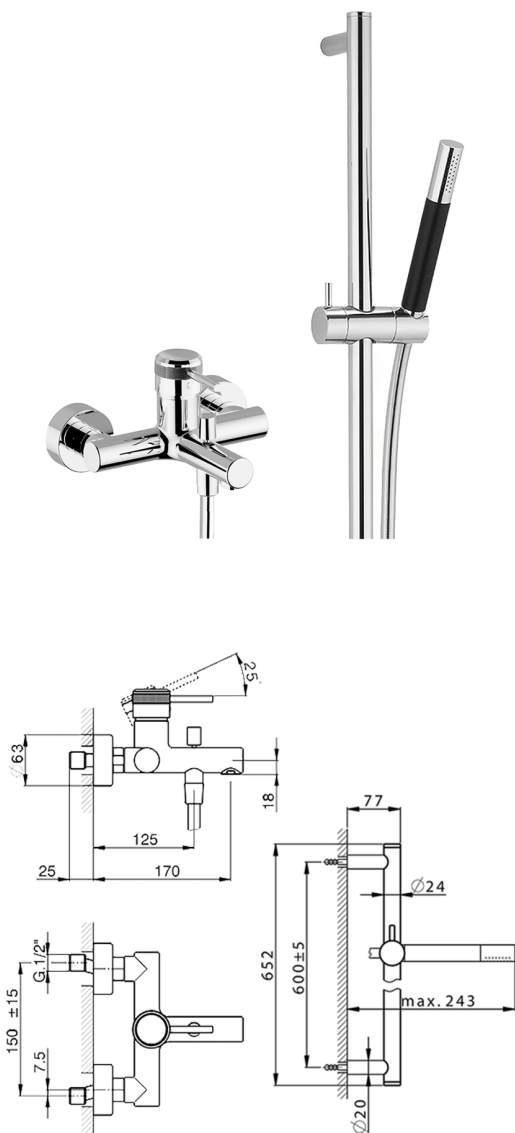

## Single lever bath mixer, with shower set CHRONOS\_CR000060

MODEL **CR000060**

Single lever bath mixer, with shower set, 60 cm Rail with slide bracket, Brass D.24mm minimalistic one spray handshower, 150 cm SUPREME smooth flexible hose

### AVAILABLE FINISHINGS

-  **21** 21 Chrome
-  **2F** 2F Brushed Nickel
-  **2Q** 2Q Black Titanium

### CHARACTERISTICS

Cartridge Spare Parts **ZZ95435000**

**35 mm Cartridge**

2024-11-15