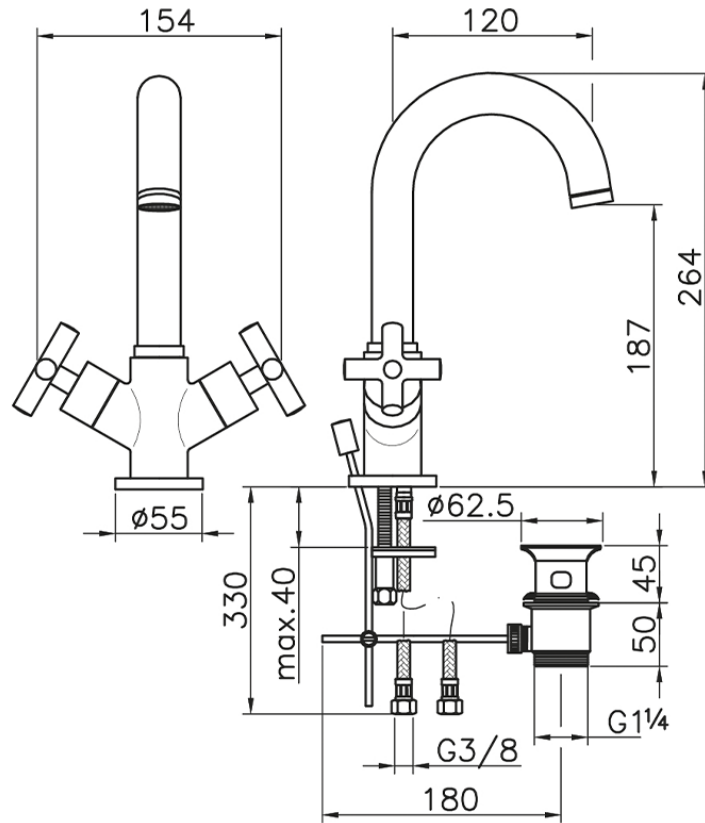

Washbasin mixer SUITE_SU000510

SU000510

<https://en.huberitalia.com/washbasin-mixer-suite-su000510>

2024-11-15