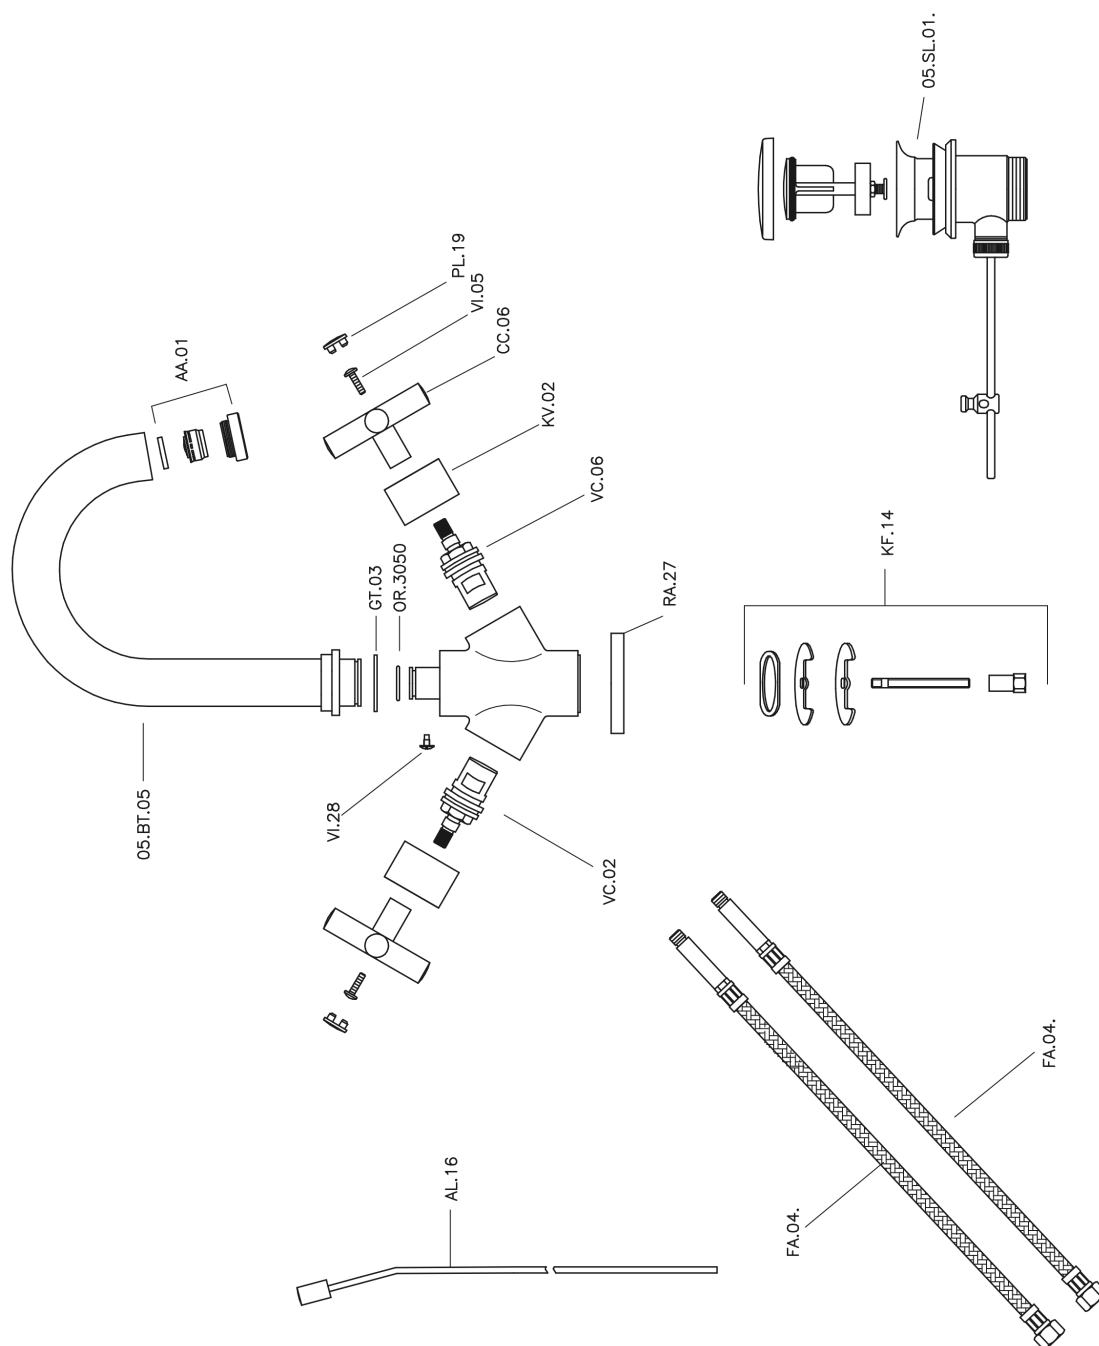

Washbasin mixer SUITE_SU000510

MODEL **SU000510**

Washbasin mixer, with 1"1/4 automatic pop up waste, G.3/8" stainless steel flexible hoses

AVAILABLE FINISHINGS

-  **21** 21 Chrome
-  **40** 40 Matt Black
-  **2F** 2F Brushed Nickel
-  **2W** 2W Brushed Gold

CHARACTERISTICS

Washbasin mixer SUITE_SU000510

SU000510

<https://en.huberitalia.com/washbasin-mixer-suite-su000510>

2024-11-15