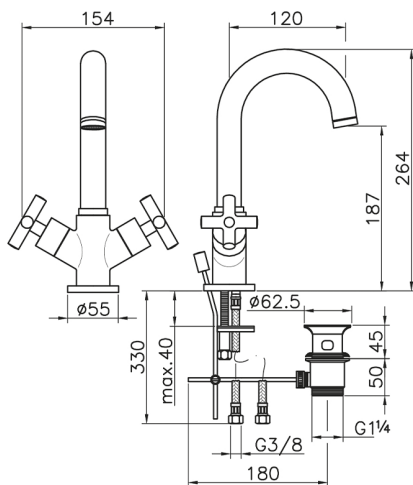

Washbasin mixer SUITE_SU000510

MODEL **SU000510**

Washbasin mixer, with 1"1/4 automatic pop up waste, G.3/8" stainless steel flexible hoses

AVAILABLE FINISHINGS

-  **21** 21 Chrome
-  **40** 40 Matt Black
-  **2F** 2F Brushed Nickel
-  **2W** 2W Brushed Gold

CHARACTERISTICS

Washbasin mixer SUITE_SU000510

SU000510

<https://en.huberitalia.com/washbasin-mixer-suite-su000510>

2024-11-15